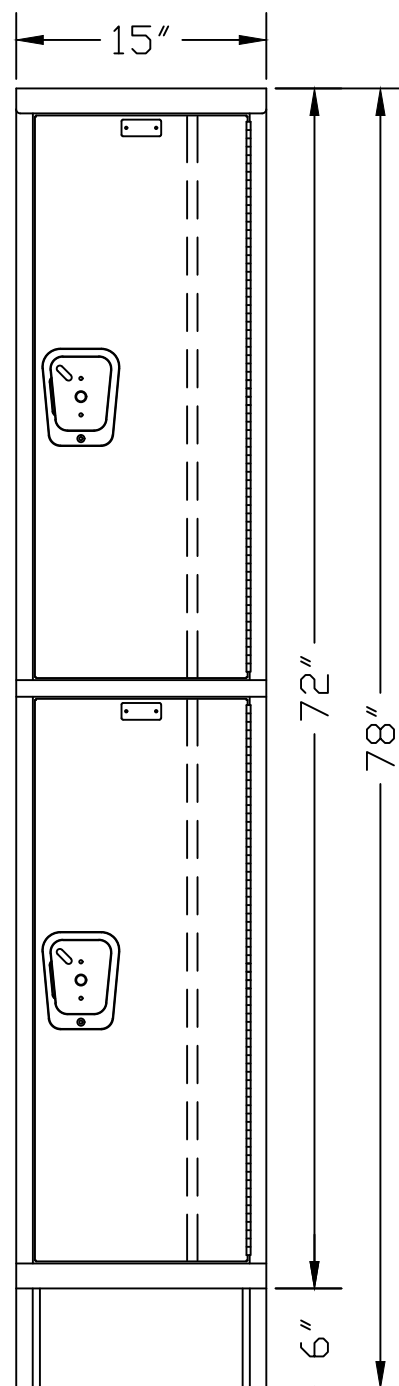

HALLOWELL "MAINTENANCE FREE QUIET" K.D. DOUBLE TIER LOCKER (PRODUCT No. UY1558-2) (1-WIDE)

HALLOWELL MAINTENANCE FREE QUIET "KD" LOCKER SPECIFICATION

COMPONENT	GAUGE	MATERIAL	REMARKS
DOORS	16	COLD ROLLED STEEL	PLAIN
DOOR STIFFENER	18	COLD ROLLED STEEL	FULL HEIGHT
FRAMES	16	COLD ROLLED STEEL	SOLID
TOPS	24	COLD ROLLED STEEL	SOLID
BOTTOMS	24	COLD ROLLED STEEL	SOLID
SHELVES	24	COLD ROLLED STEEL	SOLID
SIDES	24	COLD ROLLED STEEL	SOLID
BACKS	24	COLD ROLLED STEEL	SOLID
HANDLE		STAINLESS STEEL	SINGLE POINT (RECESSED DRAWN HANDLE)
HINGES	16	COLD ROLLED STEEL	CONTINUOUS PIANO TYPE

SIDE VIEW

FRONT VIEW

LATCHING: (WARDROBE) SINGLE POINT RECESSED LOCKING DEVICE PREPARED FOR BOTH PADLOCK AND BUILT-IN LOCKS.

**FOR SUBMITTAL
USE ONLY**
SUBJECT TO APPROVAL

HOOK CONFIGURATION

ART METAL PRODUCTS