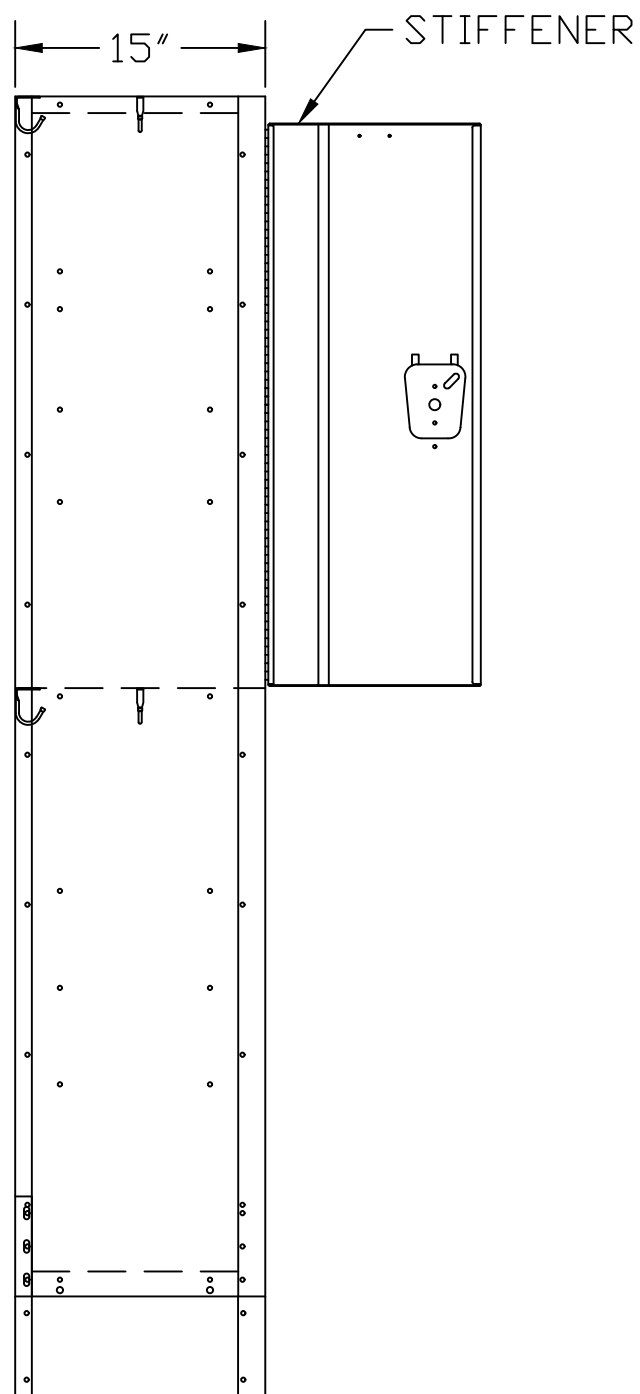

HALLOWELL "MAINTENANCE FREE QUIET" K.D. DOUBLE TIER LOCKER (PRODUCT No. UY1558-2) (1-WIDE)

HALLOWELL MAINTENANCE FREE QUIET "KD" LOCKER SPECIFICATION

COMPONENT	GAUGE	MATERIAL	REMARKS
DOORS	16	COLD ROLLED STEEL	PLAIN
DOOR STIFFENER	18	COLD ROLLED STEEL	FULL HEIGHT
FRAMES	16	COLD ROLLED STEEL	SOLID
TOPS	24	COLD ROLLED STEEL	SOLID
BOTTOMS	24	COLD ROLLED STEEL	SOLID
SHELVES	24	COLD ROLLED STEEL	SOLID
SIDES	24	COLD ROLLED STEEL	SOLID
BACKS	24	COLD ROLLED STEEL	SOLID
HANDLE		STAINLESS STEEL	SINGLE POINT (RECESSED DRAWN HANDLE)
HINGES	16	COLD ROLLED STEEL	CONTINUOUS PIANO TYPE

SIDE VIEW

FRONT VIEW

LATCHING: (WARDROBE) SINGLE POINT RECESSED LOCKING DEVICE PREPARED FOR BOTH PADLOCK AND BUILT-IN LOCKS.

**FOR SUBMITTAL
USE ONLY**
SUBJECT TO APPROVAL

HOOK CONFIGURATION

ART METAL PRODUCTS