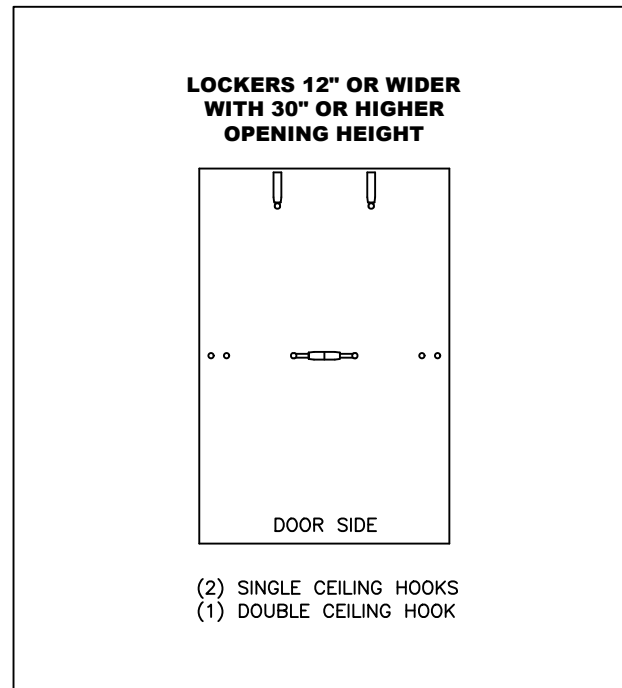

HALLOWELL "MAINTENANCE FREE QUIET" K.D. DOUBLE TIER LOCKER (PRODUCT No. UY1558-2) (1-WIDE)

HALLOWELL MAINTENANCE FREE QUIET "KD" LOCKER SPECIFICATION

COMPONENT	GAUGE	MATERIAL	REMARKS
DOORS	16	COLD ROLLED STEEL	PLAIN
DOOR STIFFENER	18	COLD ROLLED STEEL	FULL HEIGHT
FRAMES	16	COLD ROLLED STEEL	SOLID
TOPS	24	COLD ROLLED STEEL	SOLID
BOTTOMS	24	COLD ROLLED STEEL	SOLID
SHELVES	24	COLD ROLLED STEEL	SOLID
SIDES	24	COLD ROLLED STEEL	SOLID
BACKS	24	COLD ROLLED STEEL	SOLID
HANDLE		STAINLESS STEEL	SINGLE POINT (RECESSED DRAWN HANDLE)
HINGES	16	COLD ROLLED STEEL	CONTINUOUS PIANO TYPE

SIDE VIEW

FRONT VIEW

LATCHING: (WARDROBE) SINGLE POINT RECESSED LOCKING DEVICE PREPARED FOR BOTH PADLOCK AND BUILT-IN LOCKS.

**FOR SUBMITTAL
USE ONLY**
SUBJECT TO APPROVAL

HOOK CONFIGURATION

ART METAL PRODUCTS