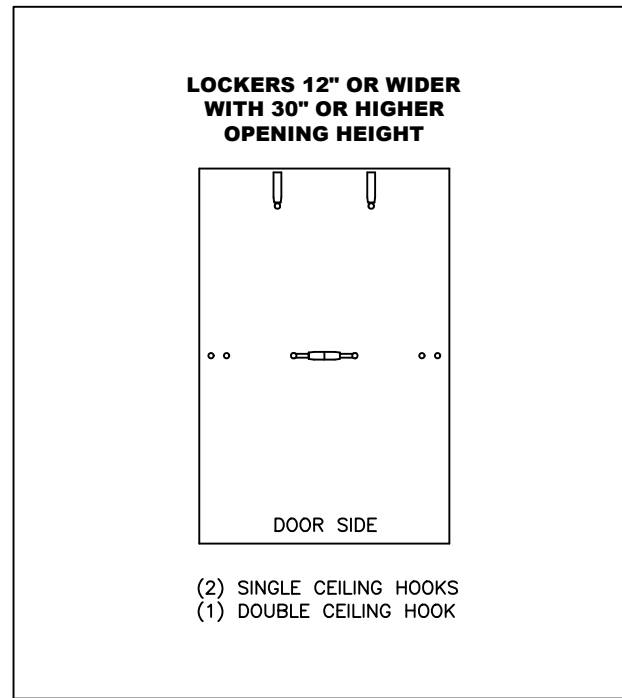

HALLOWELL "MAINTENANCE FREE QUIET" K.D. SINGLE TIER LOCKER (PRODUCT No. UY1558-1) (1-WIDE)

HALLOWELL MAINTENANCE FREE QUIET "KD" LOCKER SPECIFICATION

COMPONENT	GAUGE	MATERIAL	REMARKS
DOORS	16	COLD ROLLED STEEL	PLAIN
DOOR STIFFENER	18	COLD ROLLED STEEL	FULL HEIGHT
FRAMES	16	COLD ROLLED STEEL	SOLID
TOPS	24	COLD ROLLED STEEL	SOLID
BOTTOMS	24	COLD ROLLED STEEL	SOLID
SHELVES	24	COLD ROLLED STEEL	SOLID
SIDES	24	COLD ROLLED STEEL	SOLID
BACKS	24	COLD ROLLED STEEL	SOLID
HANDLE		STAINLESS STEEL	SINGLE POINT (RECESSED DRAWN HANDLE)
HINGES	16	COLD ROLLED STEEL	CONTINUOUS PIANO TYPE

SIDE VIEW

FRONT VIEW

LATCHING: (WARDROBE) SINGLE POINT RECESSED LOCKING DEVICE PREPARED FOR BOTH PADLOCK AND BUILT-IN LOCKS.

**FOR SUBMITTAL  
USE ONLY**  
SUBJECT TO APPROVAL

HOOK CONFIGURATION

**ART METAL PRODUCTS**