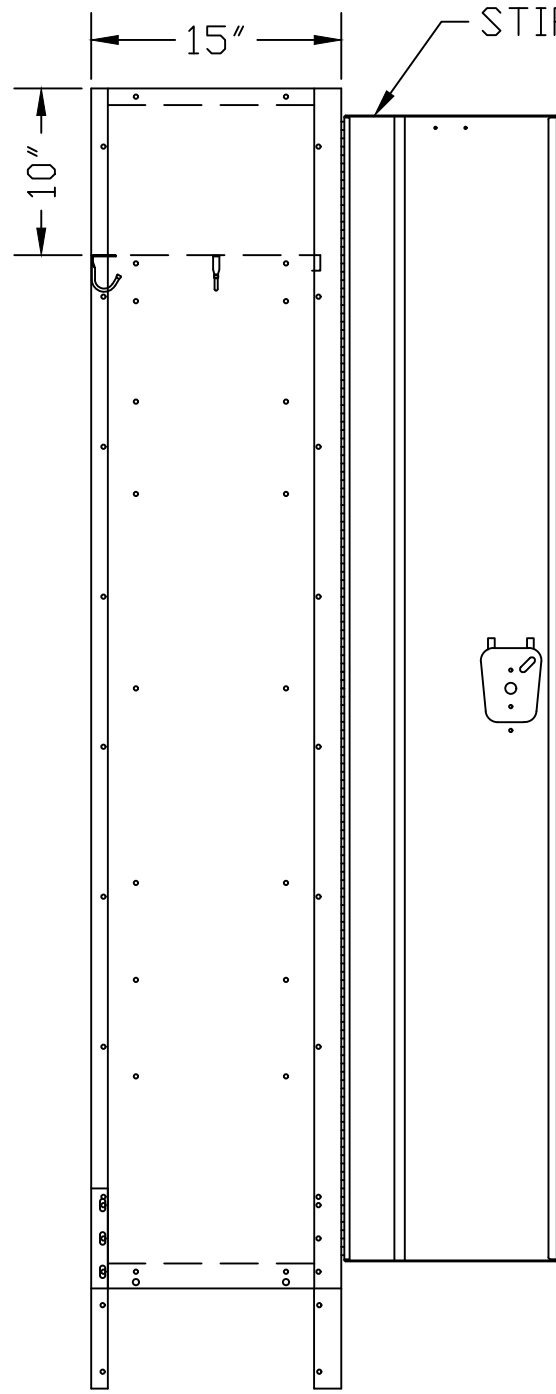

HALLOWELL "MAINTENANCE FREE QUIET" K.D. SINGLE TIER LOCKER (PRODUCT No. UY1558-1) (1-WIDE)

HALLOWELL MAINTENANCE FREE QUIET "KD" LOCKER SPECIFICATION

COMPONENT	GAUGE	MATERIAL	REMARKS
DOORS	16	COLD ROLLED STEEL	PLAIN
DOOR STIFFENER	18	COLD ROLLED STEEL	FULL HEIGHT
FRAMES	16	COLD ROLLED STEEL	SOLID
TOPS	24	COLD ROLLED STEEL	SOLID
BOTTOMS	24	COLD ROLLED STEEL	SOLID
SHELVES	24	COLD ROLLED STEEL	SOLID
SIDES	24	COLD ROLLED STEEL	SOLID
BACKS	24	COLD ROLLED STEEL	SOLID
HANDLE		STAINLESS STEEL	SINGLE POINT (RECESSED DRAWN HANDLE)
HINGES	16	COLD ROLLED STEEL	CONTINUOUS PIANO TYPE

SIDE VIEW

FRONT VIEW

LATCHING: (WARDROBE) SINGLE POINT RECESSED LOCKING DEVICE PREPARED FOR BOTH PADLOCK AND BUILT-IN LOCKS.

**FOR SUBMITTAL  
USE ONLY**  
SUBJECT TO APPROVAL

HOOK CONFIGURATION

**ART METAL PRODUCTS**

TOLERANCES UNLESS SPECIFIED:  
FRACTIONS: ±1/32      DECIMALS: ±.010      DEGREES: ±1°

Customer: CUSTOMER  
Customer Order Number: PO#  
Description: JOB\_NAME  
LOCATION

Drawn By: DRAFTER  
Checked By: \_\_\_\_\_  
Date: DATE  
Scale: NONE