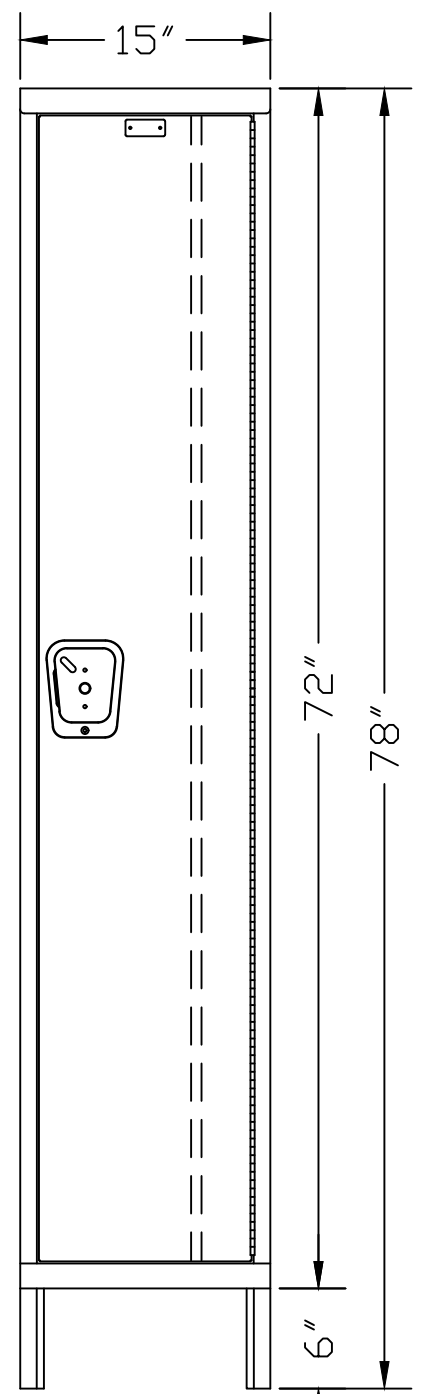

HALLOWELL "MAINTENANCE FREE QUIET" K.D. SINGLE TIER LOCKER (PRODUCT No. UY1558-1) (1-WIDE)

HALLOWELL MAINTENANCE FREE QUIET "KD" LOCKER SPECIFICATION

COMPONENT	GAUGE	MATERIAL	REMARKS
DOORS	16	COLD ROLLED STEEL	PLAIN
DOOR STIFFENER	18	COLD ROLLED STEEL	FULL HEIGHT
FRAMES	16	COLD ROLLED STEEL	SOLID
TOPS	24	COLD ROLLED STEEL	SOLID
BOTTOMS	24	COLD ROLLED STEEL	SOLID
SHELVES	24	COLD ROLLED STEEL	SOLID
SIDES	24	COLD ROLLED STEEL	SOLID
BACKS	24	COLD ROLLED STEEL	SOLID
HANDLE		STAINLESS STEEL	SINGLE POINT (RECESSED DRAWN HANDLE)
HINGES	16	COLD ROLLED STEEL	CONTINUOUS PIANO TYPE

SIDE VIEW

FRONT VIEW

LATCHING: (WARDROBE) SINGLE POINT RECESSED LOCKING DEVICE PREPARED FOR BOTH PADLOCK AND BUILT-IN LOCKS.

**FOR SUBMITTAL  
USE ONLY**  
SUBJECT TO APPROVAL

HOOK CONFIGURATION

**ART METAL PRODUCTS**

TOLERANCES UNLESS SPECIFIED:  
FRACTIONS: ±1/32      DECIMALS: ±.010      DEGREES: ±1°

Customer: CUSTOMER  
Customer Order Number: PO#  
Description: JOB\_NAME  
LOCATION

Drawn By: DRAFTER  
Checked By: \_\_\_\_\_  
Date: DATE  
Scale: NONE

Acad Number: PAGE\_NUMBER  
Drawing Number: FOLDER\_NUMBER

Sheet OF OF  
Revision: