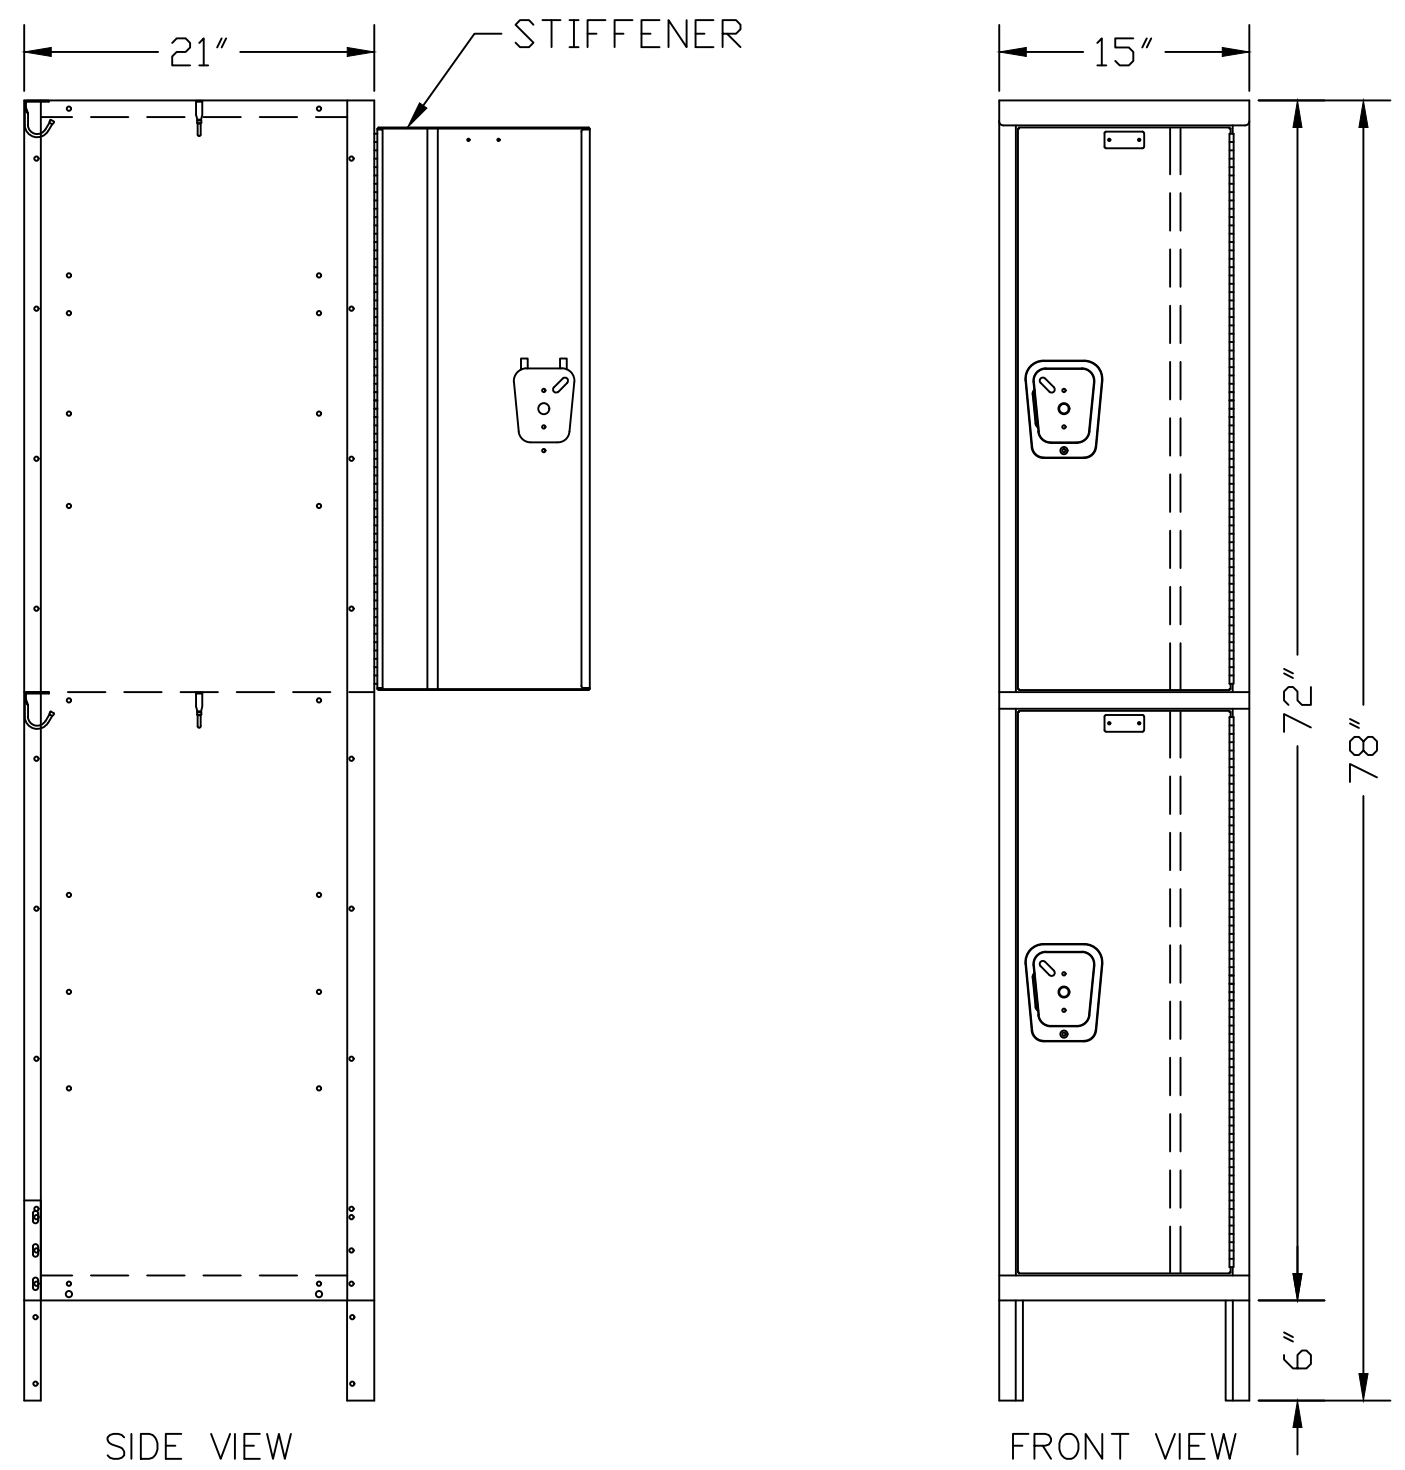

HALLOWELL "MAINTENANCE FREE QUIET" K.D. DOUBLE TIER LOCKER (PRODUCT No. UY1518-2) (1-WIDE)

HALLOWELL MAINTENANCE FREE QUIET "KD" LOCKER SPECIFICATION

COMPONENT	GAUGE	MATERIAL	REMARKS
DOORS	16	COLD ROLLED STEEL	PLAIN
DOOR STIFFENER	18	COLD ROLLED STEEL	FULL HEIGHT
FRAMES	16	COLD ROLLED STEEL	SOLID
TOPS	24	COLD ROLLED STEEL	SOLID
BOTTOMS	24	COLD ROLLED STEEL	SOLID
SHELVES	24	COLD ROLLED STEEL	SOLID
SIDES	24	COLD ROLLED STEEL	SOLID
BACKS	24	COLD ROLLED STEEL	SOLID
HANDLE		STAINLESS STEEL	SINGLE POINT (RECESSED DRAWN HANDLE)
HINGES	16	COLD ROLLED STEEL	CONTINUOUS PIANO TYPE

LATCHING: (WARDROBE) SINGLE POINT RECESSED LOCKING DEVICE PREPARED FOR BOTH PADLOCK AND BUILT-IN LOCKS.

**FOR SUBMITTAL
USE ONLY
SUBJECT TO APPROVAL**

ART METAL PRODUCTS

THIS DRAWING AND THE INFORMATION ON IT IS THE CONFIDENTIAL PROPERTY OF ART METAL, INC. AND SHALL NOT BE COPIED OR DISCLOSED TO OTHERS WITHOUT WRITTEN PERMISSION. ONLY ART METAL RESERVES THE RIGHT TO ALTER ANY DESIGN. ANY UNAUTHORIZED MODIFICATIONS RELEASES ART METAL FROM ALL LIABILITIES.