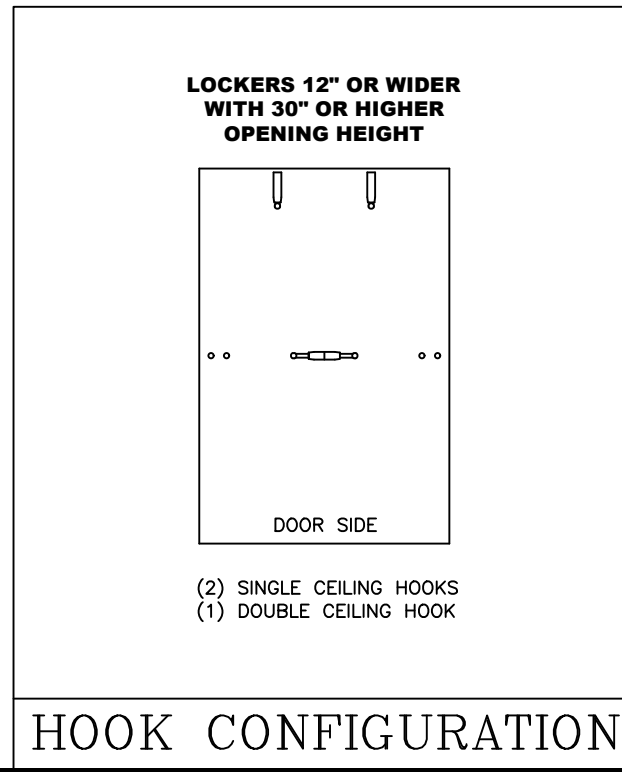

HALLOWELL "MAINTENANCE FREE QUIET" K.D. DOUBLE TIER LOCKER (PRODUCT No. UY1518-2) (1-WIDE)

HALLOWELL MAINTENANCE FREE QUIET "KD" LOCKER SPECIFICATION

COMPONENT	GAUGE	MATERIAL	REMARKS
DOORS	16	COLD ROLLED STEEL	PLAIN
DOOR STIFFENER	18	COLD ROLLED STEEL	FULL HEIGHT
FRAMES	16	COLD ROLLED STEEL	SOLID
TOPS	24	COLD ROLLED STEEL	SOLID
BOTTOMS	24	COLD ROLLED STEEL	SOLID
SHELVES	24	COLD ROLLED STEEL	SOLID
SIDES	24	COLD ROLLED STEEL	SOLID
BACKS	24	COLD ROLLED STEEL	SOLID
HANDLE		STAINLESS STEEL	SINGLE POINT (RECESSED DRAWN HANDLE)
HINGES	16	COLD ROLLED STEEL	CONTINUOUS PIANO TYPE

LATCHING: (WARDROBE) SINGLE POINT RECESSED LOCKING DEVICE PREPARED FOR BOTH PADLOCK AND BUILT-IN LOCKS.

**FOR SUBMITTAL
USE ONLY
SUBJECT TO APPROVAL**

ART METAL PRODUCTS

THIS DRAWING AND THE INFORMATION ON IT IS THE CONFIDENTIAL PROPERTY OF ART METAL, INC. AND SHALL NOT BE COPIED OR DISCLOSED TO OTHERS WITHOUT WRITTEN PERMISSION. ONLY ART METAL RESERVES THE RIGHT TO ALTER ANY DESIGN. ANY UNAUTHORIZED MODIFICATIONS RELEASES ART METAL FROM ALL LIABILITIES.