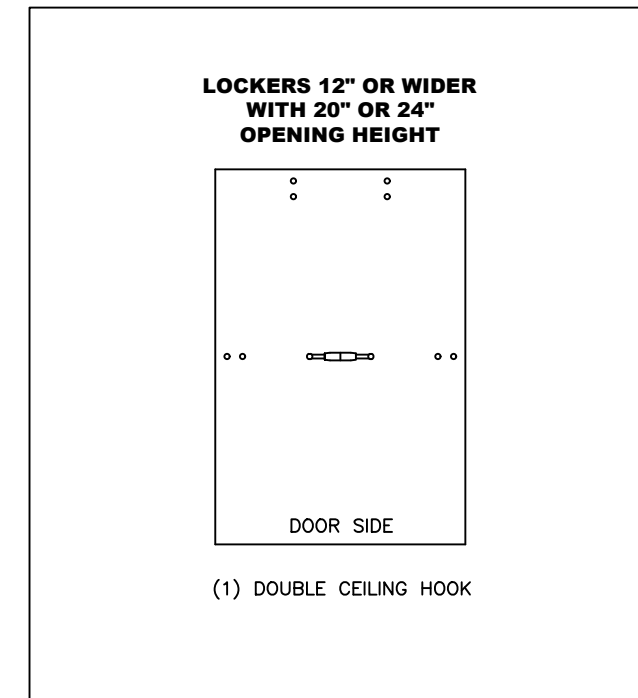

HALLOWELL "MAINTENANCE FREE QUIET" K.D. TRIPLE TIER LOCKER (PRODUCT No. UY1288-3) (1-WIDE)

HALLOWELL MAINTENANCE FREE QUIET "KD" LOCKER SPECIFICATION			
COMPONENT	GAUGE	MATERIAL	REMARKS
DOORS	16	COLD ROLLED STEEL	PLAIN
DOOR STIFFENER	18	COLD ROLLED STEEL	FULL HEIGHT
FRAMES	16	COLD ROLLED STEEL	SOLID
TOPS	24	COLD ROLLED STEEL	SOLID
BOTTOMS	24	COLD ROLLED STEEL	SOLID
SHELVES	24	COLD ROLLED STEEL	SOLID
SIDES	24	COLD ROLLED STEEL	SOLID
BACKS	24	COLD ROLLED STEEL	SOLID
HANDLE		STAINLESS STEEL	SINGLE POINT (RECESSED DRAWN HANDLE)
HINGES	16	COLD ROLLED STEEL	CONTINUOUS PIANO TYPE

SIDE VIEW

FRONT VIEW

LATCHING: (WARDROBE) SINGLE POINT RECESSED LOCKING DEVICE PREPARED FOR BOTH PADLOCK AND BUILT-IN LOCKS.

FOR SUBMITTAL USE ONLY
SUBJECT TO APPROVAL

HOOK CONFIGURATION

ART METAL PRODUCTS