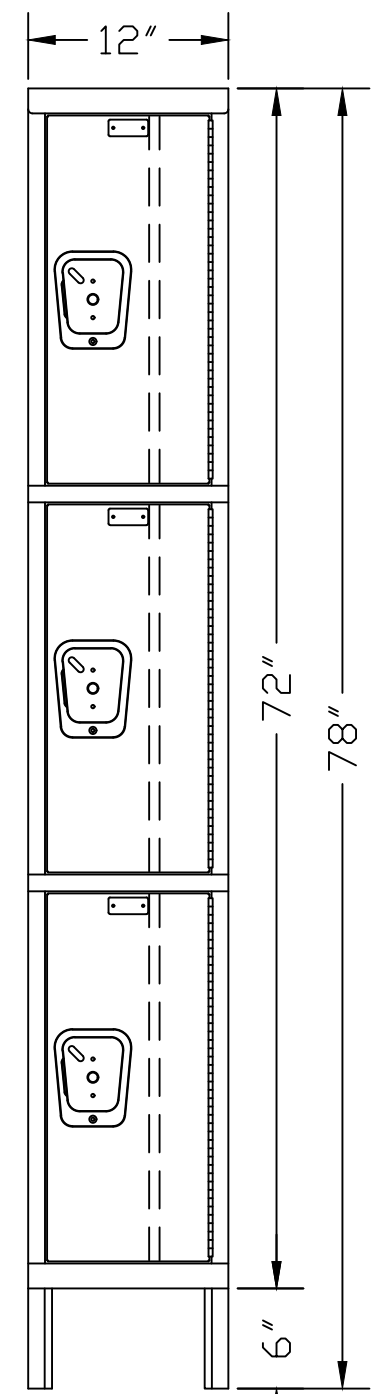

HALLOWELL "MAINTENANCE FREE QUIET" K.D. TRIPLE TIER LOCKER (PRODUCT No. UY1288-3) (1-WIDE)

HALLOWELL MAINTENANCE FREE QUIET "KD" LOCKER SPECIFICATION			
COMPONENT	GAUGE	MATERIAL	REMARKS
DOORS	16	COLD ROLLED STEEL	PLAIN
DOOR STIFFENER	18	COLD ROLLED STEEL	FULL HEIGHT
FRAMES	16	COLD ROLLED STEEL	SOLID
TOPS	24	COLD ROLLED STEEL	SOLID
BOTTOMS	24	COLD ROLLED STEEL	SOLID
SHELVES	24	COLD ROLLED STEEL	SOLID
SIDES	24	COLD ROLLED STEEL	SOLID
BACKS	24	COLD ROLLED STEEL	SOLID
HANDLE		STAINLESS STEEL	SINGLE POINT (RECESSED DRAWN HANDLE)
HINGES	16	COLD ROLLED STEEL	CONTINUOUS PIANO TYPE

SIDE VIEW

FRONT VIEW

LATCHING: (WARDROBE) SINGLE POINT RECESSED LOCKING DEVICE PREPARED FOR BOTH PADLOCK AND BUILT-IN LOCKS.

FOR SUBMITTAL USE ONLY
SUBJECT TO APPROVAL

HOOK CONFIGURATION

ART METAL PRODUCTS

TOLERANCES UNLESS SPECIFIED:
FRACTIONS: ±1/32 DECIMALS: ±.010 DEGREES: ±1°

Customer: CUSTOMER
Customer Order Number: PO#
Description: JOB_NAME LOCATION

Drawn By: DRAFTER Checked By: Date: DATE Scale: NONE
Acad Number: PAGE_NUMBER SHEET OF OF Revision:
Drawing Number: FOLDER_NUMBER