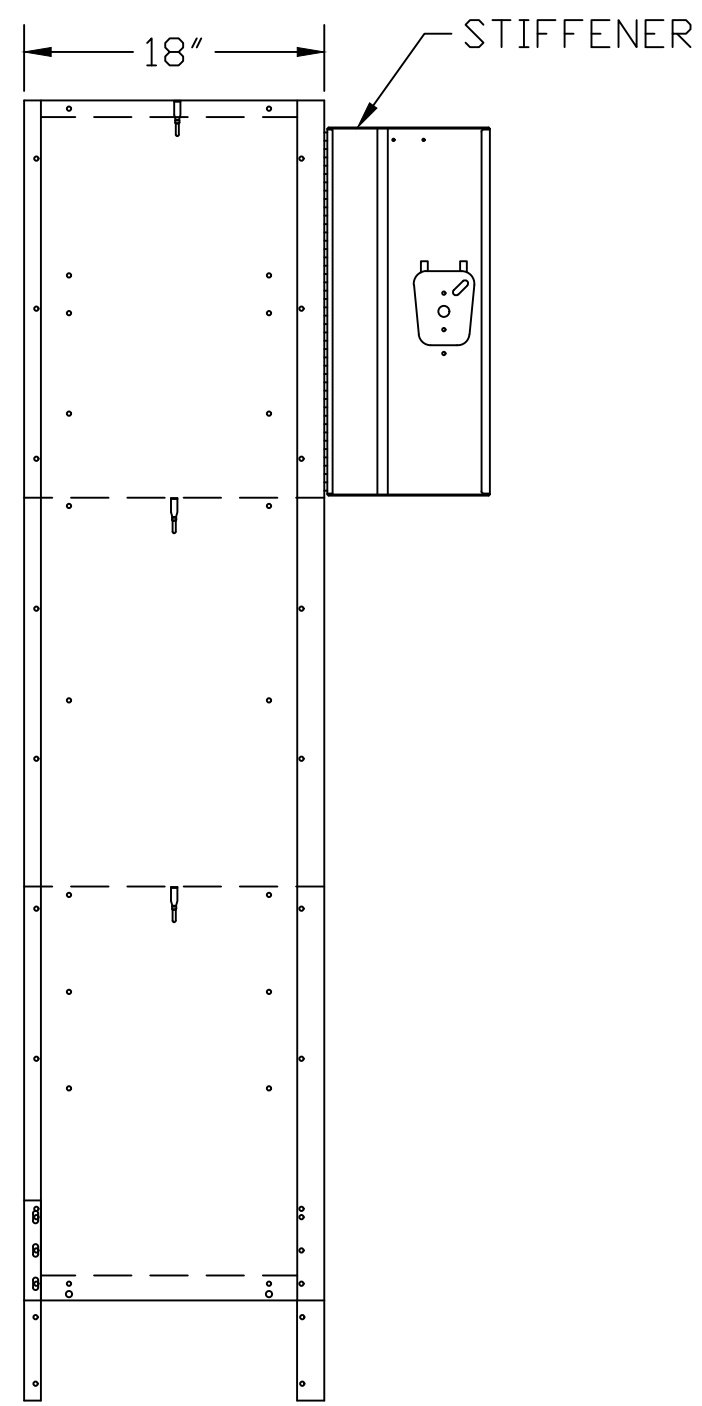

HALLOWELL "MAINTENANCE FREE QUIET" K.D. TRIPLE TIER LOCKER (PRODUCT No. UY1288-3) (1-WIDE)

HALLOWELL MAINTENANCE FREE QUIET "KD" LOCKER SPECIFICATION			
COMPONENT	GAUGE	MATERIAL	REMARKS
DOORS	16	COLD ROLLED STEEL	PLAIN
DOOR STIFFENER	18	COLD ROLLED STEEL	FULL HEIGHT
FRAMES	16	COLD ROLLED STEEL	SOLID
TOPS	24	COLD ROLLED STEEL	SOLID
BOTTOMS	24	COLD ROLLED STEEL	SOLID
SHELVES	24	COLD ROLLED STEEL	SOLID
SIDES	24	COLD ROLLED STEEL	SOLID
BACKS	24	COLD ROLLED STEEL	SOLID
HANDLE		STAINLESS STEEL	SINGLE POINT (RECESSED DRAWN HANDLE)
HINGES	16	COLD ROLLED STEEL	CONTINUOUS PIANO TYPE

SIDE VIEW

FRONT VIEW

LATCHING: (WARDROBE) SINGLE POINT RECESSED LOCKING DEVICE PREPARED FOR BOTH PADLOCK AND BUILT-IN LOCKS.

FOR SUBMITTAL USE ONLY
SUBJECT TO APPROVAL

HOOK CONFIGURATION

ART METAL PRODUCTS