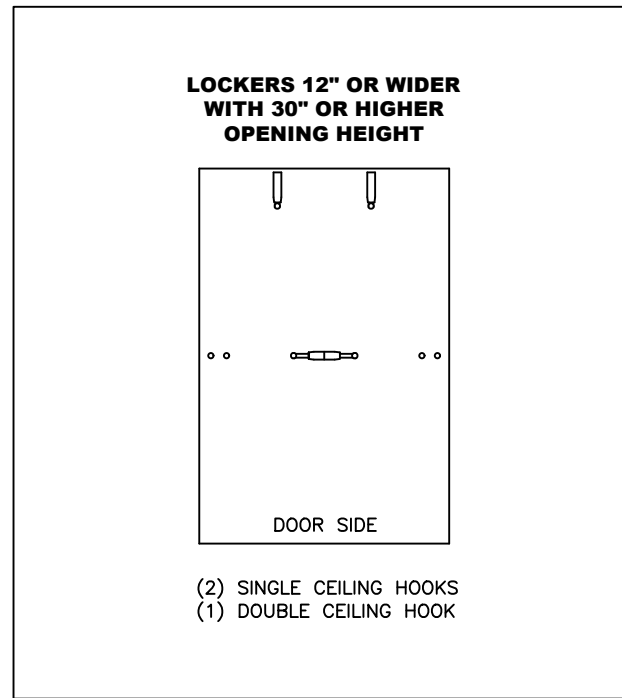

HALLOWELL "MAINTENANCE FREE QUIET" K.D. SINGLE TIER LOCKER (PRODUCT No. UY1288-1) (1-WIDE)

HALLOWELL MAINTENANCE FREE QUIET "KD" LOCKER SPECIFICATION

COMPONENT	GAUGE	MATERIAL	REMARKS
DOORS	16	COLD ROLLED STEEL	PLAIN
DOOR STIFFENER	18	COLD ROLLED STEEL	FULL HEIGHT
FRAMES	16	COLD ROLLED STEEL	SOLID
TOPS	24	COLD ROLLED STEEL	SOLID
BOTTOMS	24	COLD ROLLED STEEL	SOLID
SHELVES	24	COLD ROLLED STEEL	SOLID
SIDES	24	COLD ROLLED STEEL	SOLID
BACKS	24	COLD ROLLED STEEL	SOLID
HANDLE		STAINLESS STEEL	SINGLE POINT (RECESSED DRAWN HANDLE)
HINGES	16	COLD ROLLED STEEL	CONTINUOUS PIANO TYPE

SIDE VIEW

FRONT VIEW

LATCHING: (WARDROBE) SINGLE POINT RECESSED LOCKING DEVICE PREPARED FOR BOTH PADLOCK AND BUILT-IN LOCKS.

**FOR SUBMITTAL
USE ONLY**
SUBJECT TO APPROVAL

HOOK CONFIGURATION

ART METAL PRODUCTS