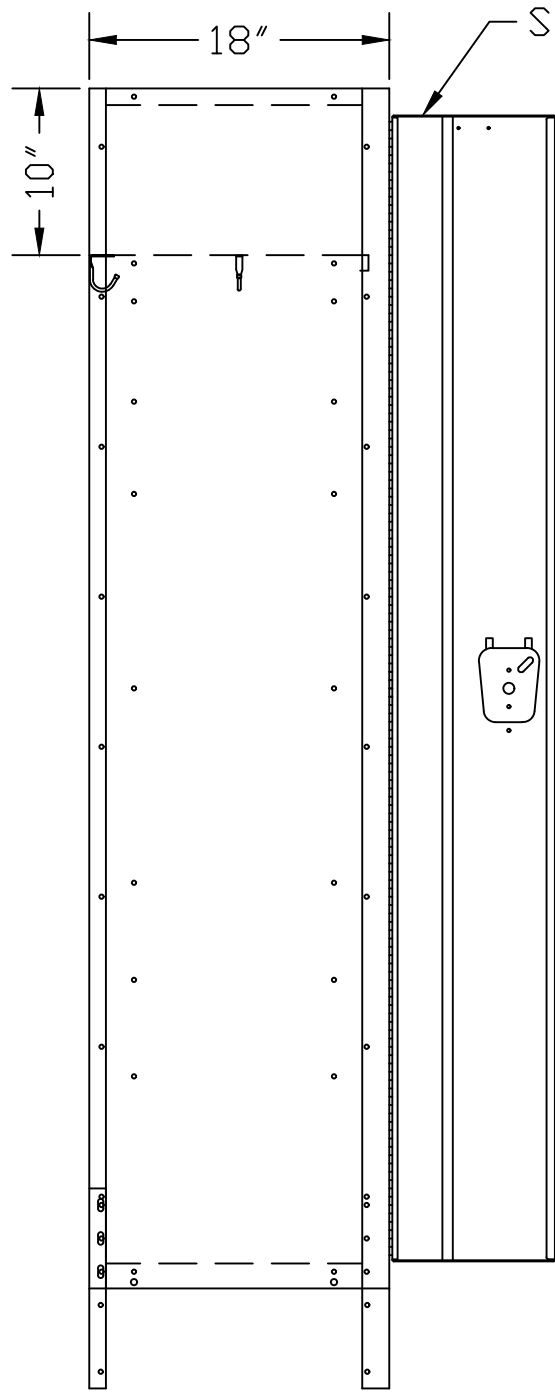

HALLOWELL "MAINTENANCE FREE QUIET" K.D. SINGLE TIER LOCKER (PRODUCT No. UY1288-1) (1-WIDE)

HALLOWELL MAINTENANCE FREE QUIET "KD" LOCKER SPECIFICATION

COMPONENT	GAUGE	MATERIAL	REMARKS
DOORS	16	COLD ROLLED STEEL	PLAIN
DOOR STIFFENER	18	COLD ROLLED STEEL	FULL HEIGHT
FRAMES	16	COLD ROLLED STEEL	SOLID
TOPS	24	COLD ROLLED STEEL	SOLID
BOTTOMS	24	COLD ROLLED STEEL	SOLID
SHELVES	24	COLD ROLLED STEEL	SOLID
SIDES	24	COLD ROLLED STEEL	SOLID
BACKS	24	COLD ROLLED STEEL	SOLID
HANDLE		STAINLESS STEEL	SINGLE POINT (RECESSED DRAWN HANDLE)
HINGES	16	COLD ROLLED STEEL	CONTINUOUS PIANO TYPE

SIDE VIEW

FRONT VIEW

LATCHING: (WARDROBE) SINGLE POINT RECESSED LOCKING DEVICE PREPARED FOR BOTH PADLOCK AND BUILT-IN LOCKS.

**FOR SUBMITTAL
USE ONLY**
SUBJECT TO APPROVAL

HOOK CONFIGURATION

ART METAL PRODUCTS

TOLERANCES UNLESS SPECIFIED:
FRACTIONS: ±1/32 DECIMALS: ±.010 DEGREES: ±1°

Customer: CUSTOMER
Customer Order Number: PO#
Description: JOB_NAME
LOCATION

Drawn By: DRAFTER
Checked By: _____
Date: DATE
Scale: NONE