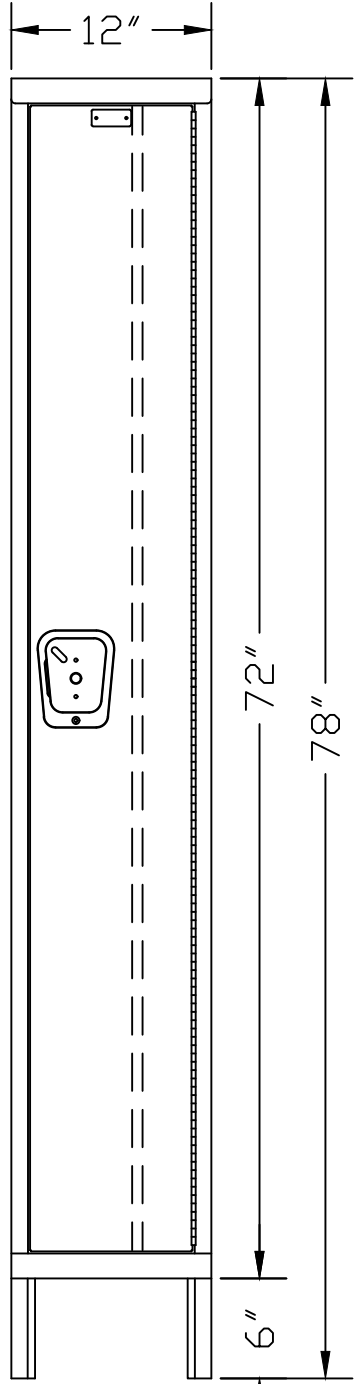

HALLOWELL "MAINTENANCE FREE QUIET" K.D. SINGLE TIER LOCKER (PRODUCT No. UY1288-1) (1-WIDE)

HALLOWELL MAINTENANCE FREE QUIET "KD" LOCKER SPECIFICATION

COMPONENT	GAUGE	MATERIAL	REMARKS
DOORS	16	COLD ROLLED STEEL	PLAIN
DOOR STIFFENER	18	COLD ROLLED STEEL	FULL HEIGHT
FRAMES	16	COLD ROLLED STEEL	SOLID
TOPS	24	COLD ROLLED STEEL	SOLID
BOTTOMS	24	COLD ROLLED STEEL	SOLID
SHELVES	24	COLD ROLLED STEEL	SOLID
SIDES	24	COLD ROLLED STEEL	SOLID
BACKS	24	COLD ROLLED STEEL	SOLID
HANDLE		STAINLESS STEEL	SINGLE POINT (RECESSED DRAWN HANDLE)
HINGES	16	COLD ROLLED STEEL	CONTINUOUS PIANO TYPE

SIDE VIEW

FRONT VIEW

LATCHING: (WARDROBE) SINGLE POINT RECESSED LOCKING DEVICE PREPARED FOR BOTH PADLOCK AND BUILT-IN LOCKS.

**FOR SUBMITTAL
USE ONLY**
SUBJECT TO APPROVAL

HOOK CONFIGURATION

ART METAL PRODUCTS

TOLERANCES UNLESS SPECIFIED:
FRACTIONS: ±1/32 DECIMALS: ±.010 DEGREES: ±1°

Customer: CUSTOMER
Customer Order Number: PO#
Description: JOB_NAME
LOCATION

Drawn By: DRAFTER
Checked By: _____
Date: DATE
Scale: NONE

Acad Number: PAGE_NUMBER
Drawing Number: FOLDER_NUMBER

Sheet of OF
Revision: