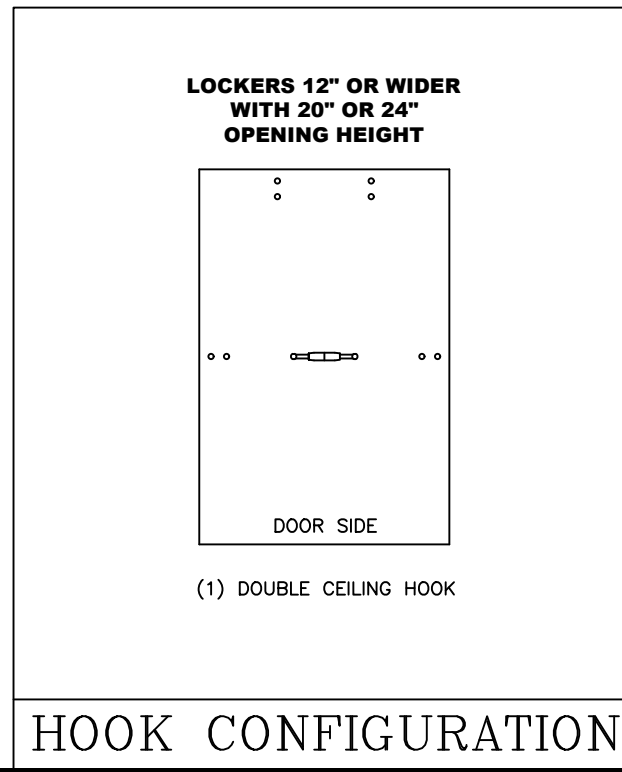

HALLOWELL "MAINTENANCE FREE QUIET" K.D. TRIPLE TIER LOCKER (PRODUCT No. UY1258-3) (1-WIDE)

HALLOWELL MAINTENANCE FREE QUIET "KD" LOCKER SPECIFICATION

COMPONENT	GAUGE	MATERIAL	REMARKS
DOORS	16	COLD ROLLED STEEL	PLAIN
DOOR STIFFENER	18	COLD ROLLED STEEL	FULL HEIGHT
FRAMES	16	COLD ROLLED STEEL	SOLID
TOPS	24	COLD ROLLED STEEL	SOLID
BOTTOMS	24	COLD ROLLED STEEL	SOLID
SHELVES	24	COLD ROLLED STEEL	SOLID
SIDES	24	COLD ROLLED STEEL	SOLID
BACKS	24	COLD ROLLED STEEL	SOLID
HANDLE		STAINLESS STEEL	SINGLE POINT (RECESSED DRAWN HANDLE)
HINGES	16	COLD ROLLED STEEL	CONTINUOUS PIANO TYPE

LATCHING: (WARDROBE) SINGLE POINT RECESSED LOCKING DEVICE PREPARED FOR BOTH PADLOCK AND BUILT-IN LOCKS.

**FOR SUBMITTAL
USE ONLY**
SUBJECT TO APPROVAL

ART METAL PRODUCTS

THIS DRAWING AND THE INFORMATION ON IT IS THE CONFIDENTIAL PROPERTY OF ART METAL, INC. AND SHALL NOT BE COPIED OR DISCLOSED TO OTHERS WITHOUT WRITTEN PERMISSION. ONLY ART METAL RESERVES THE RIGHT TO ALTER ANY DESIGN. ANY UNAUTHORIZED MODIFICATIONS RELEASES ART METAL FROM ALL LIABILITIES.