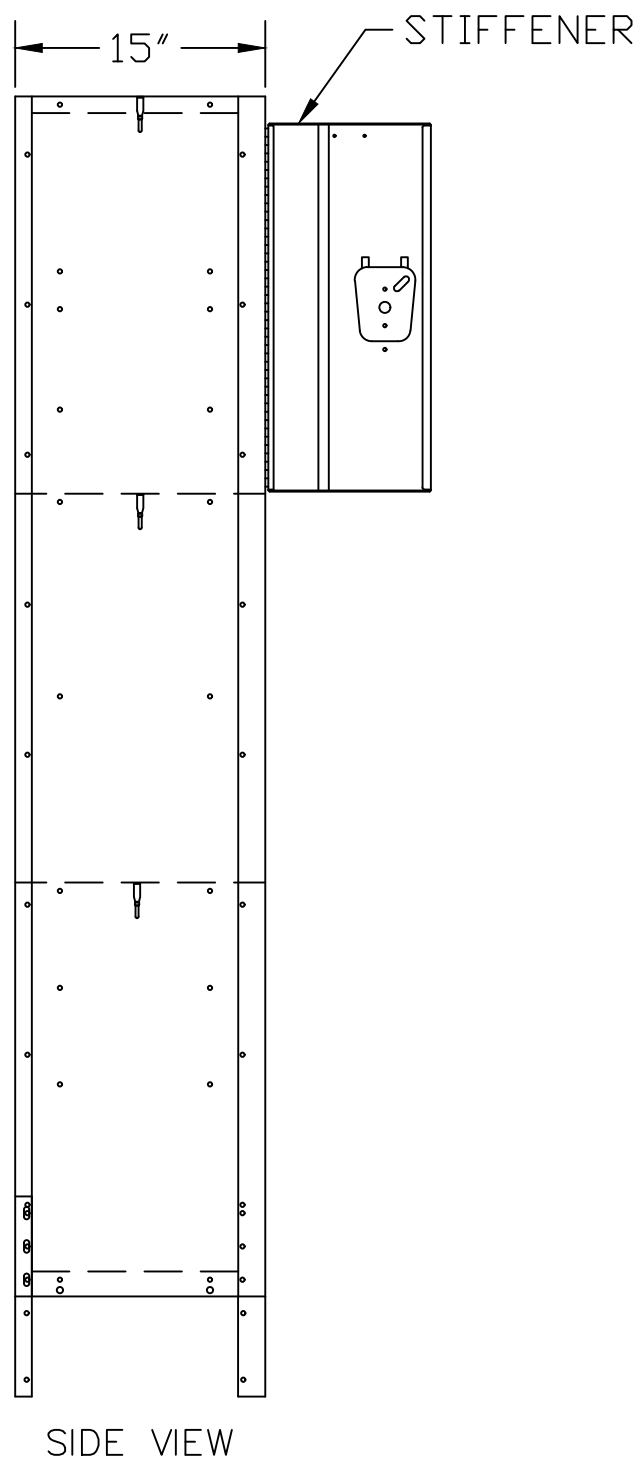

HALLOWELL "MAINTENANCE FREE QUIET" K.D. TRIPLE TIER LOCKER (PRODUCT No. UY1258-3) (1-WIDE)

HALLOWELL MAINTENANCE FREE QUIET "KD" LOCKER SPECIFICATION

COMPONENT	GAUGE	MATERIAL	REMARKS
DOORS	16	COLD ROLLED STEEL	PLAIN
DOOR STIFFENER	18	COLD ROLLED STEEL	FULL HEIGHT
FRAMES	16	COLD ROLLED STEEL	SOLID
TOPS	24	COLD ROLLED STEEL	SOLID
BOTTOMS	24	COLD ROLLED STEEL	SOLID
SHELVES	24	COLD ROLLED STEEL	SOLID
SIDES	24	COLD ROLLED STEEL	SOLID
BACKS	24	COLD ROLLED STEEL	SOLID
HANDLE		STAINLESS STEEL	SINGLE POINT (RECESSED DRAWN HANDLE)
HINGES	16	COLD ROLLED STEEL	CONTINUOUS PIANO TYPE

LATCHING: (WARDROBE) SINGLE POINT RECESSED LOCKING DEVICE PREPARED FOR BOTH PADLOCK AND BUILT-IN LOCKS.

**FOR SUBMITTAL
USE ONLY**
SUBJECT TO APPROVAL

ART METAL PRODUCTS

THIS DRAWING AND THE INFORMATION ON IT IS THE CONFIDENTIAL PROPERTY OF ART METAL, INC. AND SHALL NOT BE COPIED OR DISCLOSED TO OTHERS WITHOUT WRITTEN PERMISSION. ONLY ART METAL RESERVES THE RIGHT TO ALTER ANY DESIGN. ANY UNAUTHORIZED MODIFICATIONS RELEASES ART METAL FROM ALL LIABILITIES.

TOLERANCES UNLESS SPECIFIED:
FRACTIONS: ±1/32 DECIMALS: ±.010 DEGREES: ±1°

Customer: CUSTOMER
Customer Order Number: PO#
Description: JOB_NAME
LOCATION

Drawn By: DRAFTER Checked By: Date: DATE Scale: NONE