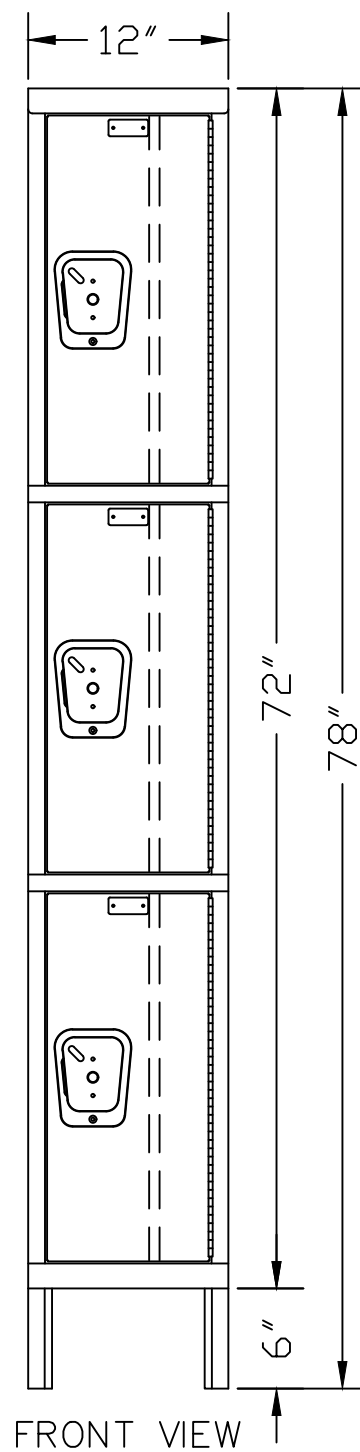

HALLOWELL "MAINTENANCE FREE QUIET" K.D. TRIPLE TIER LOCKER (PRODUCT No. UY1258-3) (1-WIDE)

HALLOWELL MAINTENANCE FREE QUIET "KD" LOCKER SPECIFICATION

COMPONENT	GAUGE	MATERIAL	REMARKS
DOORS	16	COLD ROLLED STEEL	PLAIN
DOOR STIFFENER	18	COLD ROLLED STEEL	FULL HEIGHT
FRAMES	16	COLD ROLLED STEEL	SOLID
TOPS	24	COLD ROLLED STEEL	SOLID
BOTTOMS	24	COLD ROLLED STEEL	SOLID
SHELVES	24	COLD ROLLED STEEL	SOLID
SIDES	24	COLD ROLLED STEEL	SOLID
BACKS	24	COLD ROLLED STEEL	SOLID
HANDLE		STAINLESS STEEL	SINGLE POINT (RECESSED DRAWN HANDLE)
HINGES	16	COLD ROLLED STEEL	CONTINUOUS PIANO TYPE

LATCHING: (WARDROBE) SINGLE POINT RECESSED LOCKING DEVICE PREPARED FOR BOTH PADLOCK AND BUILT-IN LOCKS.

**FOR SUBMITTAL
USE ONLY**
SUBJECT TO APPROVAL

ART METAL PRODUCTS

THIS DRAWING AND THE INFORMATION ON IT IS THE CONFIDENTIAL PROPERTY OF ART METAL, INC. AND SHALL NOT BE COPIED OR DISCLOSED TO OTHERS WITHOUT WRITTEN PERMISSION. ONLY ART METAL RESERVES THE RIGHT TO ALTER ANY DESIGN. ANY UNAUTHORIZED MODIFICATIONS RELEASES ART METAL FROM ALL LIABILITIES.

TOLERANCES UNLESS SPECIFIED:
FRACTIONS: ±1/32 DECIMALS: ±.010 DEGREES: ±1°

Customer: CUSTOMER
Customer Order Number: PO#
Description: JOB_NAME
LOCATION

Drawn By: DRAFTER Checked By: Date: DATE Scale: NONE

Acad Number: PAGE_NUMBER SHEET OF OF Revision:

Drawing Number: FOLDER_NUMBER