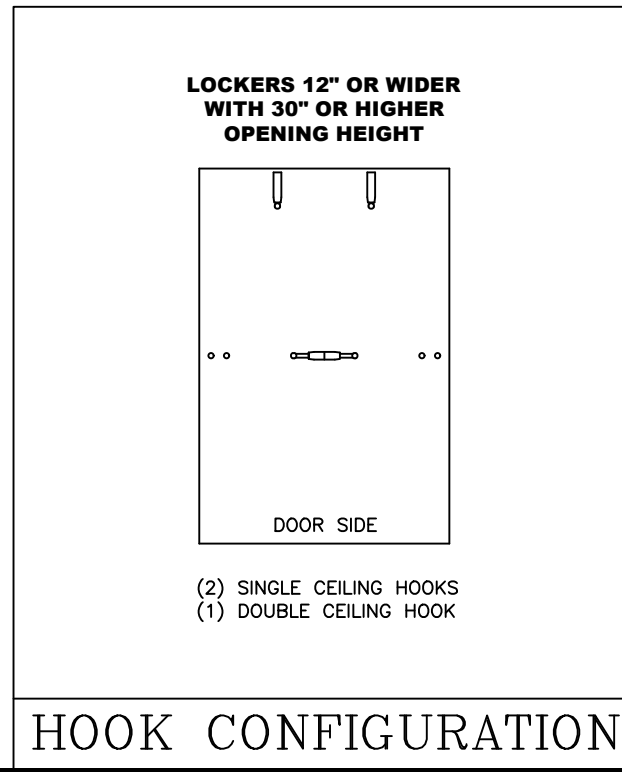

HALLOWELL "MAINTENANCE FREE QUIET" K.D. DOUBLE TIER LOCKER (PRODUCT No. UY1258-2) (1-WIDE)

HALLOWELL MAINTENANCE FREE QUIET "KD" LOCKER SPECIFICATION			
COMPONENT	GAUGE	MATERIAL	REMARKS
DOORS	16	COLD ROLLED STEEL	PLAIN
DOOR STIFFENER	18	COLD ROLLED STEEL	FULL HEIGHT
FRAMES	16	COLD ROLLED STEEL	SOLID
TOPS	24	COLD ROLLED STEEL	SOLID
BOTTOMS	24	COLD ROLLED STEEL	SOLID
SHELVES	24	COLD ROLLED STEEL	SOLID
SIDES	24	COLD ROLLED STEEL	SOLID
BACKS	24	COLD ROLLED STEEL	SOLID
HANDLE		STAINLESS STEEL	SINGLE POINT (RECESSED DRAWN HANDLE)
HINGES	16	COLD ROLLED STEEL	CONTINUOUS PIANO TYPE

LATCHING: (WARDROBE) SINGLE POINT RECESSED LOCKING DEVICE PREPARED FOR BOTH PADLOCK AND BUILT-IN LOCKS.

**FOR SUBMITTAL
USE ONLY**
SUBJECT TO APPROVAL

ART METAL PRODUCTS

THIS DRAWING AND THE INFORMATION ON IT IS THE CONFIDENTIAL PROPERTY OF ART METAL, INC. AND SHALL NOT BE COPIED OR DISCLOSED TO OTHERS WITHOUT WRITTEN PERMISSION. ONLY ART METAL RESERVES THE RIGHT TO ALTER ANY DESIGN. ANY UNAUTHORIZED MODIFICATIONS RELEASES ART METAL FROM ALL LIABILITIES.