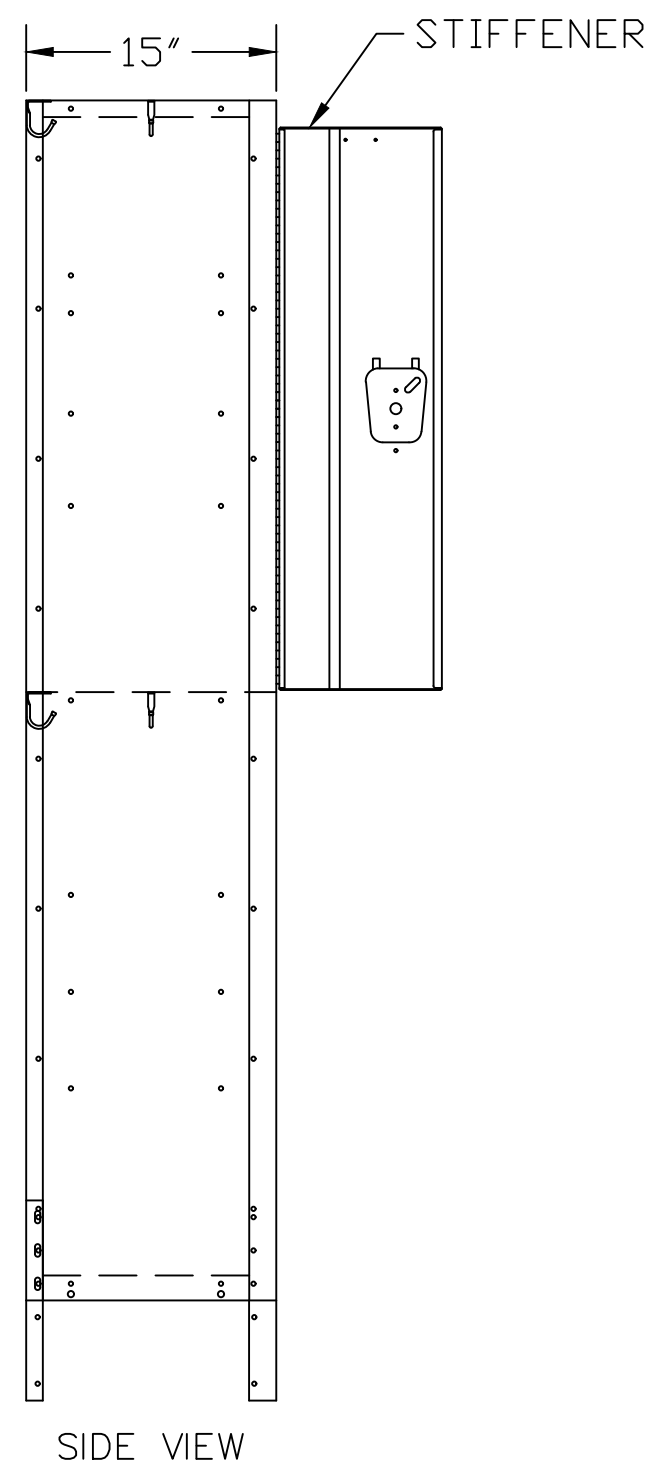

HALLOWELL "MAINTENANCE FREE QUIET" K.D. DOUBLE TIER LOCKER (PRODUCT No. UY1258-2) (1-WIDE)

HALLOWELL MAINTENANCE FREE QUIET "KD" LOCKER SPECIFICATION			
COMPONENT	GAUGE	MATERIAL	REMARKS
DOORS	16	COLD ROLLED STEEL	PLAIN
DOOR STIFFENER	18	COLD ROLLED STEEL	FULL HEIGHT
FRAMES	16	COLD ROLLED STEEL	SOLID
TOPS	24	COLD ROLLED STEEL	SOLID
BOTTOMS	24	COLD ROLLED STEEL	SOLID
SHELVES	24	COLD ROLLED STEEL	SOLID
SIDES	24	COLD ROLLED STEEL	SOLID
BACKS	24	COLD ROLLED STEEL	SOLID
HANDLE		STAINLESS STEEL	SINGLE POINT (RECESSED DRAWN HANDLE)
HINGES	16	COLD ROLLED STEEL	CONTINUOUS PIANO TYPE

LATCHING: (WARDROBE) SINGLE POINT RECESSED LOCKING DEVICE PREPARED FOR BOTH PADLOCK AND BUILT-IN LOCKS.

**FOR SUBMITTAL
USE ONLY**
SUBJECT TO APPROVAL

ART METAL PRODUCTS

THIS DRAWING AND THE INFORMATION ON IT IS THE CONFIDENTIAL PROPERTY OF ART METAL, INC. AND SHALL NOT BE COPIED OR DISCLOSED TO OTHERS WITHOUT WRITTEN PERMISSION. ONLY ART METAL RESERVES THE RIGHT TO ALTER ANY DESIGN. ANY UNAUTHORIZED MODIFICATIONS RELEASES ART METAL FROM ALL LIABILITIES.

TOLERANCES UNLESS SPECIFIED:
FRACTIONS: ±1/32 DECIMALS: ±.010 DEGREES: ±1°

Customer: CUSTOMER
Customer Order Number: PO#
Description: JOB_NAME LOCATION

Drawn By: DRAFTER Checked By: Date: DATE Scale: NONE