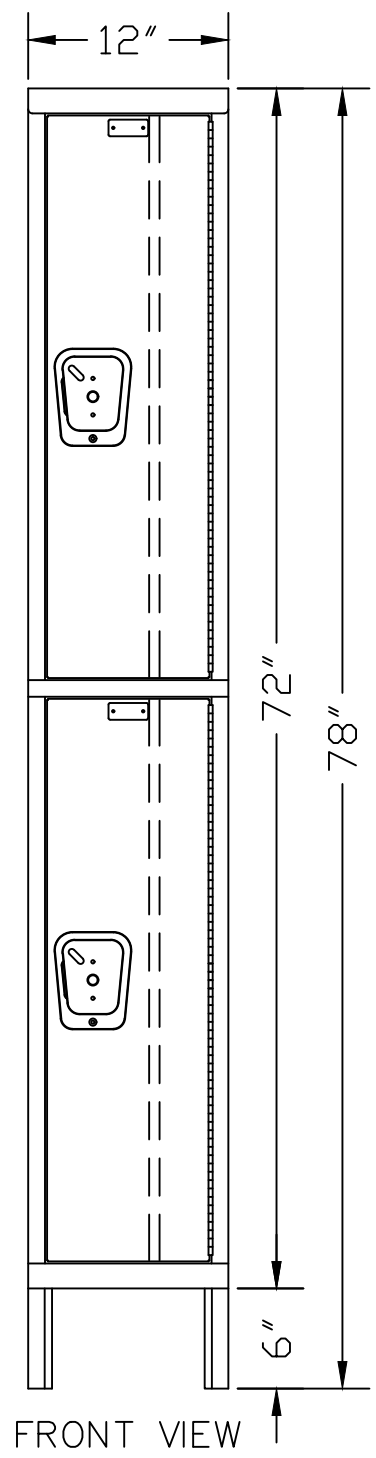

HALLOWELL "MAINTENANCE FREE QUIET" K.D. DOUBLE TIER LOCKER (PRODUCT No. UY1258-2) (1-WIDE)

HALLOWELL MAINTENANCE FREE QUIET "KD" LOCKER SPECIFICATION			
COMPONENT	GAUGE	MATERIAL	REMARKS
DOORS	16	COLD ROLLED STEEL	PLAIN
DOOR STIFFENER	18	COLD ROLLED STEEL	FULL HEIGHT
FRAMES	16	COLD ROLLED STEEL	SOLID
TOPS	24	COLD ROLLED STEEL	SOLID
BOTTOMS	24	COLD ROLLED STEEL	SOLID
SHELVES	24	COLD ROLLED STEEL	SOLID
SIDES	24	COLD ROLLED STEEL	SOLID
BACKS	24	COLD ROLLED STEEL	SOLID
HANDLE		STAINLESS STEEL	SINGLE POINT (RECESSED DRAWN HANDLE)
HINGES	16	COLD ROLLED STEEL	CONTINUOUS PIANO TYPE

LATCHING: (WARDROBE) SINGLE POINT RECESSED LOCKING DEVICE PREPARED FOR BOTH PADLOCK AND BUILT-IN LOCKS.

**FOR SUBMITTAL
USE ONLY**
SUBJECT TO APPROVAL

ART METAL PRODUCTS

THIS DRAWING AND THE INFORMATION ON IT IS THE CONFIDENTIAL PROPERTY OF ART METAL, INC. AND SHALL NOT BE COPIED OR DISCLOSED TO OTHERS WITHOUT WRITTEN PERMISSION. ONLY ART METAL RESERVES THE RIGHT TO ALTER ANY DESIGN. ANY UNAUTHORIZED MODIFICATIONS RELEASES ART METAL FROM ALL LIABILITIES.

TOLERANCES UNLESS SPECIFIED:
FRACTIONS: ±1/32 DECIMALS: ±.010 DEGREES: ±1°

Customer: CUSTOMER
Customer Order Number: PO#
Description: JOB_NAME LOCATION

Drawn By: DRAFTER Checked By: Date: DATE Scale: NONE

Acad Number: PAGE_NUMBER SHEET OF OF Revision:

Drawing Number: FOLDER_NUMBER