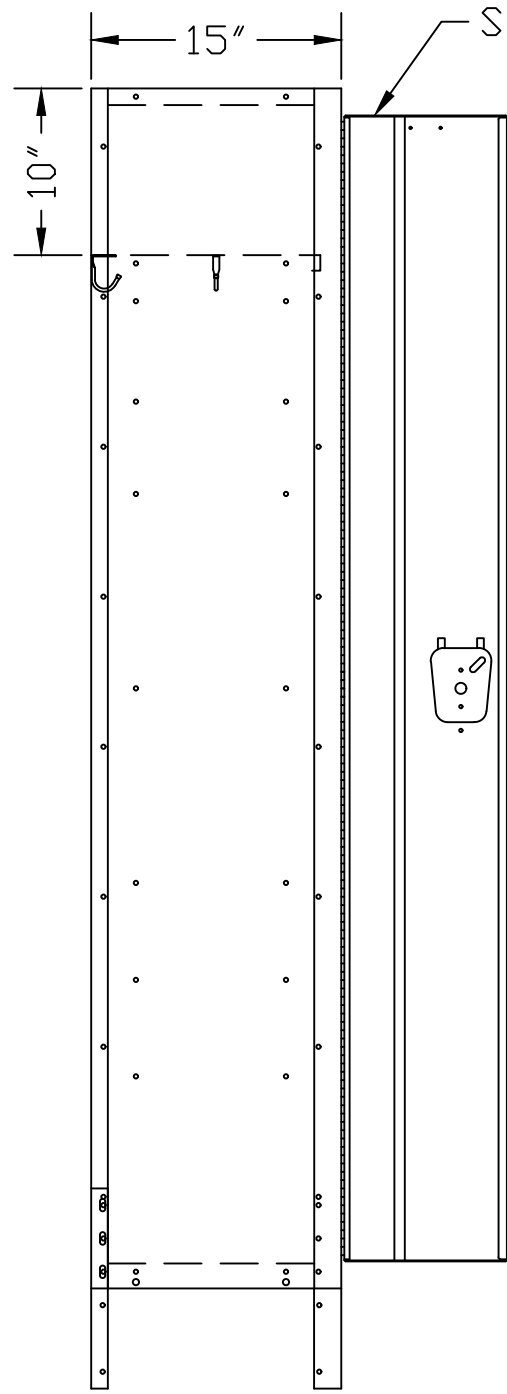

HALLOWELL "MAINTENANCE FREE QUIET" K.D. SINGLE TIER LOCKER (PRODUCT No. UY1258-1) (1-WIDE)

HALLOWELL MAINTENANCE FREE QUIET "KD" LOCKER SPECIFICATION

COMPONENT	GAUGE	MATERIAL	REMARKS
DOORS	16	COLD ROLLED STEEL	PLAIN
DOOR STIFFENER	18	COLD ROLLED STEEL	FULL HEIGHT
FRAMES	16	COLD ROLLED STEEL	SOLID
TOPS	24	COLD ROLLED STEEL	SOLID
BOTTOMS	24	COLD ROLLED STEEL	SOLID
SHELVES	24	COLD ROLLED STEEL	SOLID
SIDES	24	COLD ROLLED STEEL	SOLID
BACKS	24	COLD ROLLED STEEL	SOLID
HANDLE		STAINLESS STEEL	SINGLE POINT (RECESSED DRAWN HANDLE)
HINGES	16	COLD ROLLED STEEL	CONTINUOUS PIANO TYPE

SIDE VIEW

FRONT VIEW

LATCHING: (WARDROBE) SINGLE POINT RECESSED LOCKING DEVICE PREPARED FOR BOTH PADLOCK AND BUILT-IN LOCKS.

**FOR SUBMITTAL
USE ONLY**
SUBJECT TO APPROVAL

HOOK CONFIGURATION

ART METAL PRODUCTS

TOLERANCES UNLESS SPECIFIED:
FRACTIONS: ±1/32 DECIMALS: ±.010 DEGREES: ±1°

Customer: CUSTOMER
Customer Order Number: PO#
Description: JOB_NAME
LOCATION

Drawn By: DRAFTER
Checked By: _____
Date: DATE
Scale: NONE