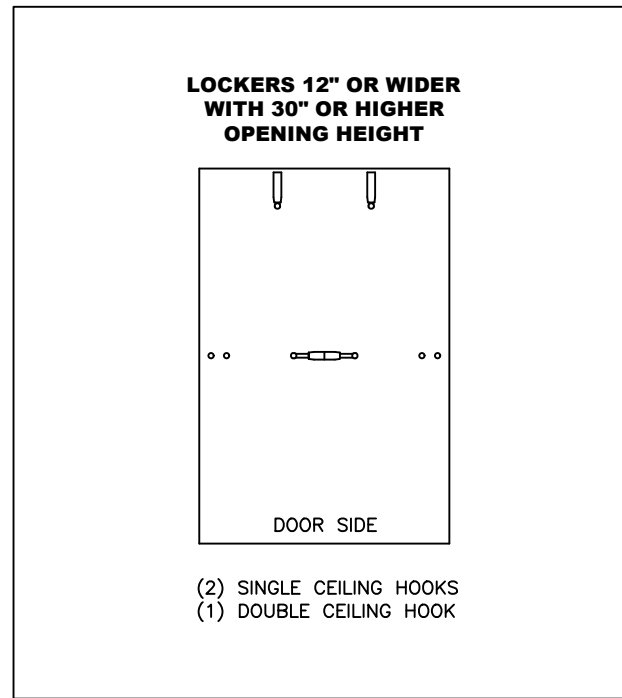

HALLOWELL "MAINTENANCE FREE QUIET" K.D. SINGLE TIER LOCKER (PRODUCT No. UY1258-1) (1-WIDE)

HALLOWELL MAINTENANCE FREE QUIET "KD" LOCKER SPECIFICATION

COMPONENT	GAUGE	MATERIAL	REMARKS
DOORS	16	COLD ROLLED STEEL	PLAIN
DOOR STIFFENER	18	COLD ROLLED STEEL	FULL HEIGHT
FRAMES	16	COLD ROLLED STEEL	SOLID
TOPS	24	COLD ROLLED STEEL	SOLID
BOTTOMS	24	COLD ROLLED STEEL	SOLID
SHELVES	24	COLD ROLLED STEEL	SOLID
SIDES	24	COLD ROLLED STEEL	SOLID
BACKS	24	COLD ROLLED STEEL	SOLID
HANDLE		STAINLESS STEEL	SINGLE POINT (RECESSED DRAWN HANDLE)
HINGES	16	COLD ROLLED STEEL	CONTINUOUS PIANO TYPE

SIDE VIEW

FRONT VIEW

LATCHING: (WARDROBE) SINGLE POINT RECESSED LOCKING DEVICE PREPARED FOR BOTH PADLOCK AND BUILT-IN LOCKS.

**FOR SUBMITTAL
USE ONLY**
SUBJECT TO APPROVAL

HOOK CONFIGURATION

ART METAL PRODUCTS