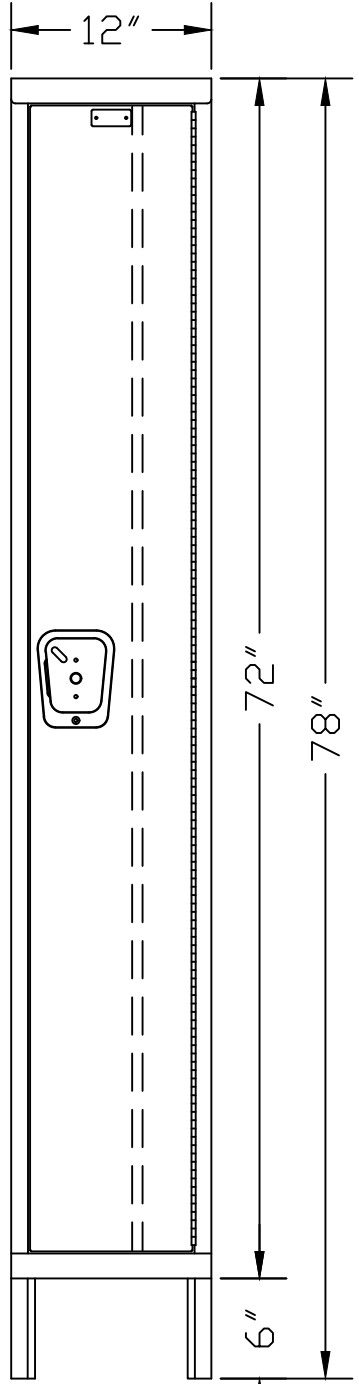

HALLOWELL "MAINTENANCE FREE QUIET" K.D. SINGLE TIER LOCKER (PRODUCT No. UY1258-1) (1-WIDE)

HALLOWELL MAINTENANCE FREE QUIET "KD" LOCKER SPECIFICATION

COMPONENT	GAUGE	MATERIAL	REMARKS
DOORS	16	COLD ROLLED STEEL	PLAIN
DOOR STIFFENER	18	COLD ROLLED STEEL	FULL HEIGHT
FRAMES	16	COLD ROLLED STEEL	SOLID
TOPS	24	COLD ROLLED STEEL	SOLID
BOTTOMS	24	COLD ROLLED STEEL	SOLID
SHELVES	24	COLD ROLLED STEEL	SOLID
SIDES	24	COLD ROLLED STEEL	SOLID
BACKS	24	COLD ROLLED STEEL	SOLID
HANDLE		STAINLESS STEEL	SINGLE POINT (RECESSED DRAWN HANDLE)
HINGES	16	COLD ROLLED STEEL	CONTINUOUS PIANO TYPE

SIDE VIEW

FRONT VIEW

LATCHING: (WARDROBE) SINGLE POINT RECESSED LOCKING DEVICE PREPARED FOR BOTH PADLOCK AND BUILT-IN LOCKS.

**FOR SUBMITTAL
USE ONLY**
SUBJECT TO APPROVAL

HOOK CONFIGURATION

ART METAL PRODUCTS

TOLERANCES UNLESS SPECIFIED:
FRACTIONS: ±1/32 DECIMALS: ±.010 DEGREES: ±1°

Customer: CUSTOMER
Customer Order Number: PO#
Description: JOB_NAME
LOCATION

Drawn By: DRAFTER
Checked By: _____
Date: DATE
Scale: NONE

Acad Number: PAGE_NUMBER
Drawing Number: FOLDER_NUMBER

Sheet OF OF
Revision: