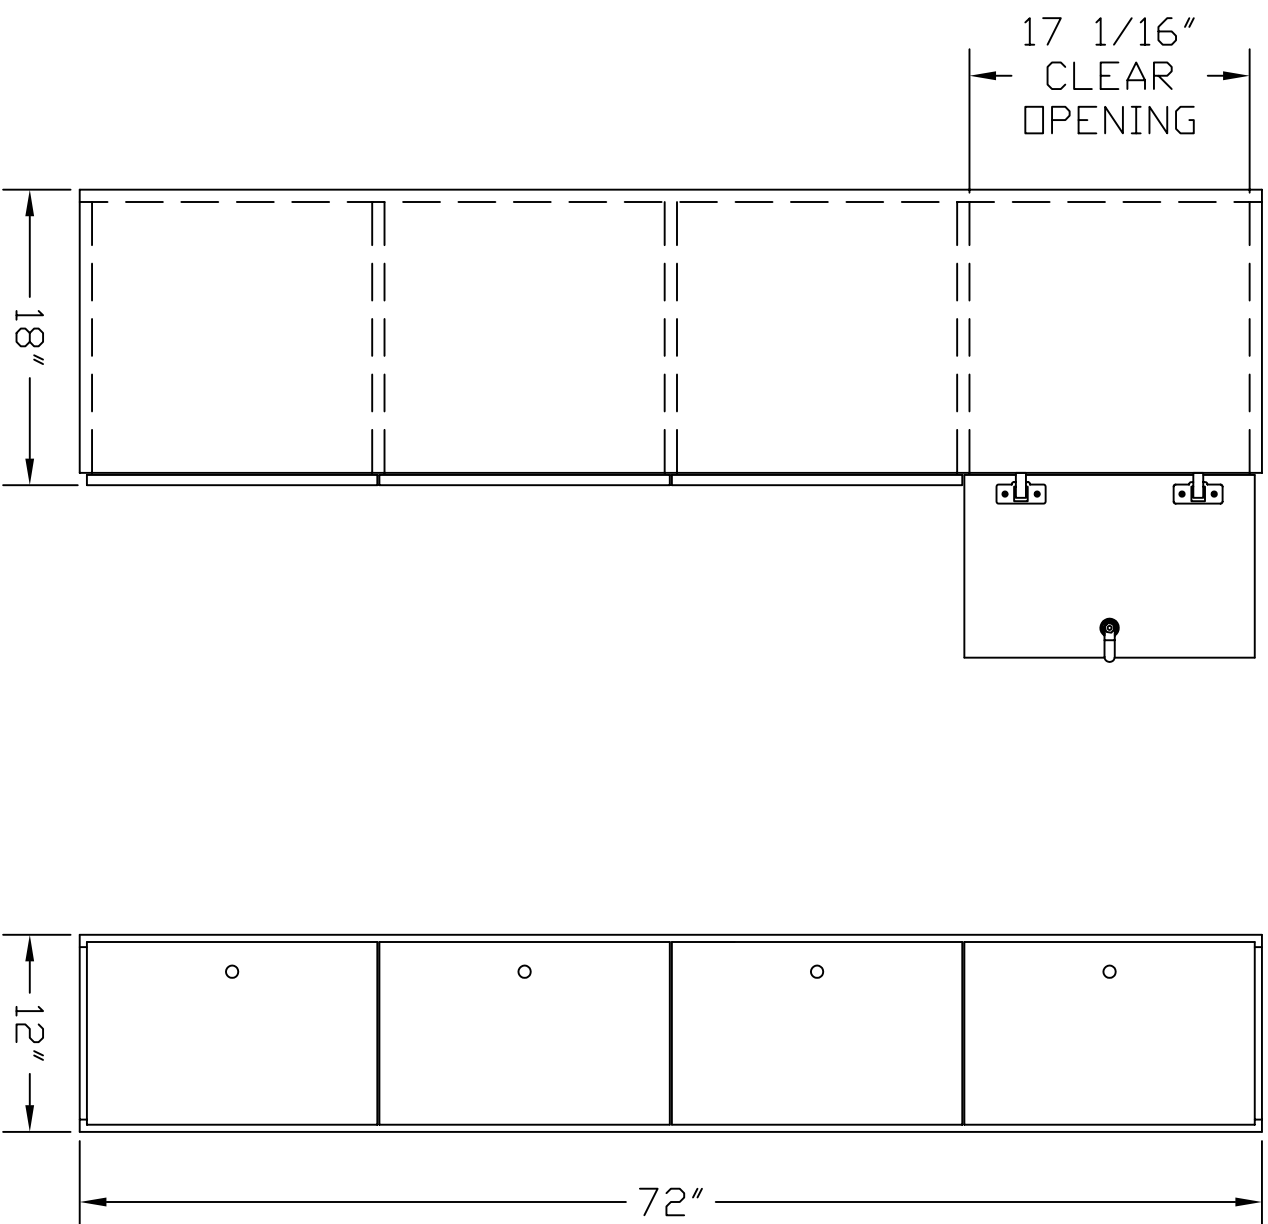

HALLOWELL CLUB LOCKERS (PRODUCT No. UW1282-4A-W) (1-WIDE)

HALLOWELL CLUB LOCKER LOCKER SPECIFICATION

COMPONENT	THICKNESS	MATERIAL	REMARKS
DOOR	3/4"	RED OAK PLYWOOD	SOLID
TOPS	3/4"	RED OAK PLYWOOD	SOLID
BOTTOMS	3/4"	RED OAK PLYWOOD	SOLID
SHELVES	3/4"	RED OAK PLYWOOD	SOLID
SIDES	3/4"	RED OAK PLYWOOD	SOLID
BACKS	3/4"	RED OAK PLYWOOD	SOLID
HINGES			CONCEALED EUROPEAN STYLE
LOCKS			KEY OPERATED CAM

*** ASSEMBLED**

SIDE VIEW

FRONT VIEW

THIS DRAWING AND THE INFORMATION ON IT IS THE CONFIDENTIAL PROPERTY OF HALLOWELL, INC. AND SHALL NOT BE COPIED OR DISCLOSED TO OTHERS WITHOUT WRITTEN PERMISSION. ONLY HALLOWELL, INC. RESERVES THE RIGHT TO ALTER ANY DESIGN, ANY UNAUTHORIZED MODIFICATIONS RELEASES HALLOWELL, INC. FROM ALL LIABILITIES. TOLERANCES UNLESS SPECIFIED:
 FRACTIONS: ±1/32 DECIMALS: ±.010 DEGREES: ±1°