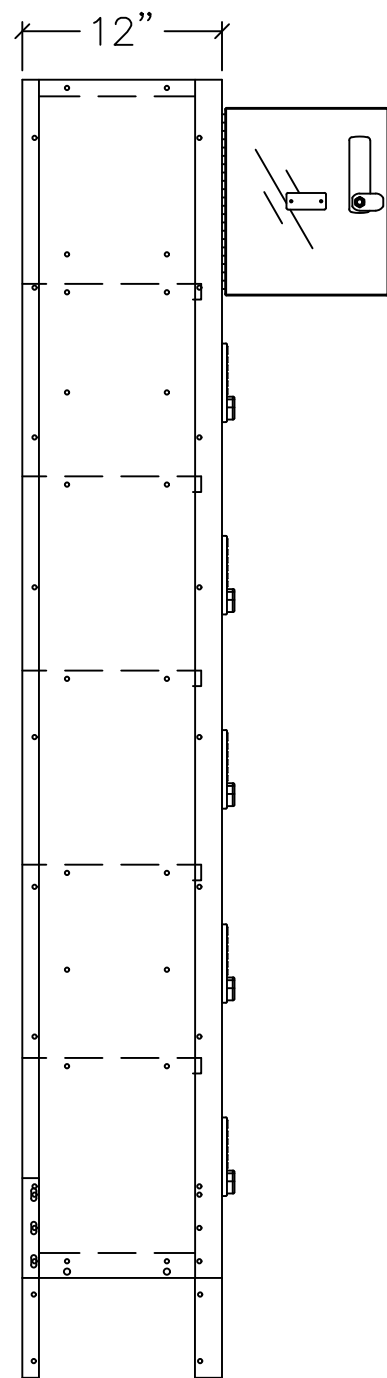

HALLOWELL "DIGITECH SAFETY-VIEW PLUS" K.D. SIX TIER BOX LOCKER (PRODUCT No. UESVP3228-6A) (3-WIDE)

HALLOWELL SAFETY-VIEW PLUS "KD" LOCKER SPECIFICATION

COMPONENT	GAUGE	MATERIAL	REMARKS
DOORS		POLYCARBONATE	HIGH STRENGTH CLEAR DOORS
FRAMES	16	COLD ROLLED STEEL	SOLID
TOPS	24	COLD ROLLED STEEL	SOLID
BOTTOMS	24	COLD ROLLED STEEL	SOLID
SHELVES	24	COLD ROLLED STEEL	SOLID
SIDES	24	COLD ROLLED STEEL	SOLID
BACKS	24	COLD ROLLED STEEL	SOLID
HANDLE			DIGITECH LOCK
HINGES	16	PLATED STEEL	CONTINUOUS PIANO TYPE
BODY COMPONENT COLOR			729 TAN

SIDE VIEW

FRONT VIEW

* COLOR: 729 TAN

**FOR SUBMITTAL
USE ONLY**
SUBJECT TO APPROVAL

THIS DRAWING AND THE INFORMATION ON IT IS THE CONFIDENTIAL PROPERTY OF HALLOWELL, INC. AND SHALL NOT BE COPIED OR DISCLOSED TO OTHERS WITHOUT WRITTEN PERMISSION. ONLY HALLOWELL, INC. RESERVES THE RIGHT TO ALTER ANY DESIGN. ANY UNAUTHORIZED MODIFICATIONS RELEASES HALLOWELL, INC. FROM ALL LIABILITIES.

TOLERANCES UNLESS SPECIFIED:
FRACTIONS: ±1/32 DECIMALS: ±.010 DEGREES: ±1°

Customer: -

Customer Order Number: -

Description: PEPSI CO.

Drawn By: SP

Checked By:

Date: 04.11.2024

Scale: NONE

Acad Number: E1

Sheet 1 Of 1

Revision:

Drawing Number:

CUT SHEET