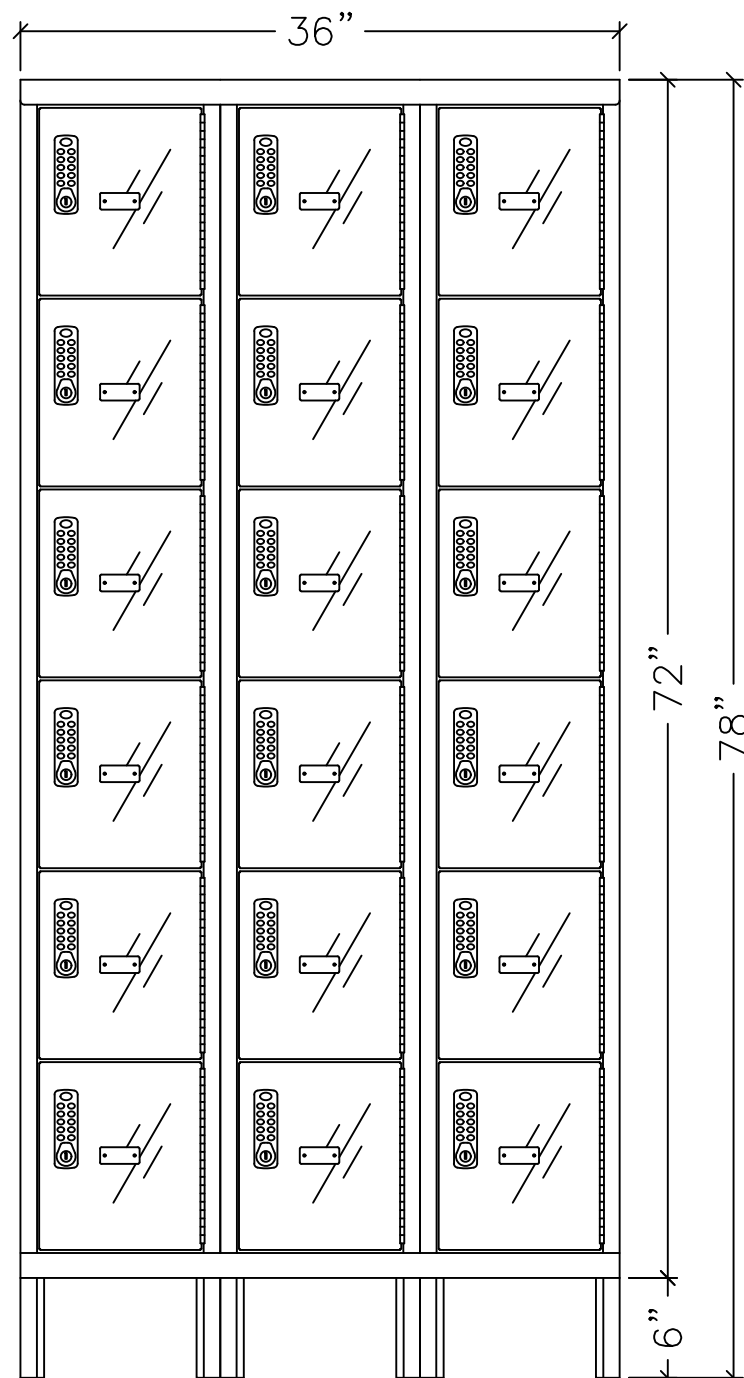

FRONT VIEW

* COLOR: 729 TAN

**FOR SUBMITTAL
USE ONLY**
SUBJECT TO APPROVAL