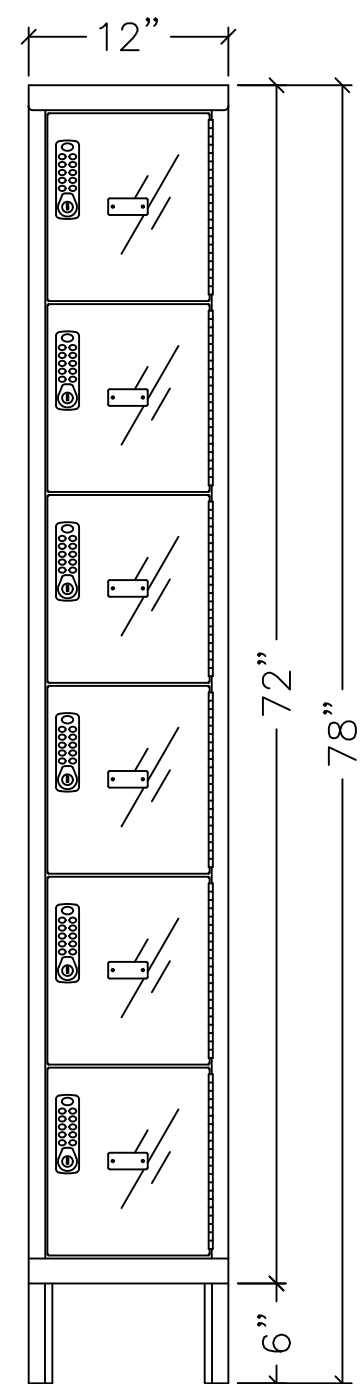

HALLOWELL "DIGITECH SAFETY-VIEW PLUS" K.D. SIX TIER BOX LOCKER (PRODUCT No. UESVP1258-6) (1-WIDE)

HALLOWELL DIGITECH SAFETY-VIEW PLUS "KD" LOCKER SPEC			
COMPONENT	GAUGE	MATERIAL	REMARKS
DOORS		POLYCARBONATE	HIGH STRENGTH CLEAR DOORS - DIGITECH
FRAMES	16	COLD ROLLED STEEL	SOLID
TOPS	24	COLD ROLLED STEEL	SOLID
BOTTOMS	24	COLD ROLLED STEEL	SOLID
SHELVES	24	COLD ROLLED STEEL	SOLID
SIDES	24	COLD ROLLED STEEL	SOLID
BACKS	24	COLD ROLLED STEEL	SOLID
HANDLE			HALLOWELL DIGITAL LOCK
HINGES	16	PLATED STEEL	CONTINUOUS PIANO TYPE
BODY COMP. COLOR			729 PARCHMENT

SIDE VIEW

FRONT VIEW

LATCHING: (BOX DOOR) SINGLE POINT FRICTION CATCH WITH DOOR PULL. DOOR WILL ACCEPT BUILT-IN LOCK OR PADLOCK.

**FOR SUBMITTAL
USE ONLY**
SUBJECT TO APPROVAL

STARTER / ADD-ON LAYOUT
SCALE: NONE