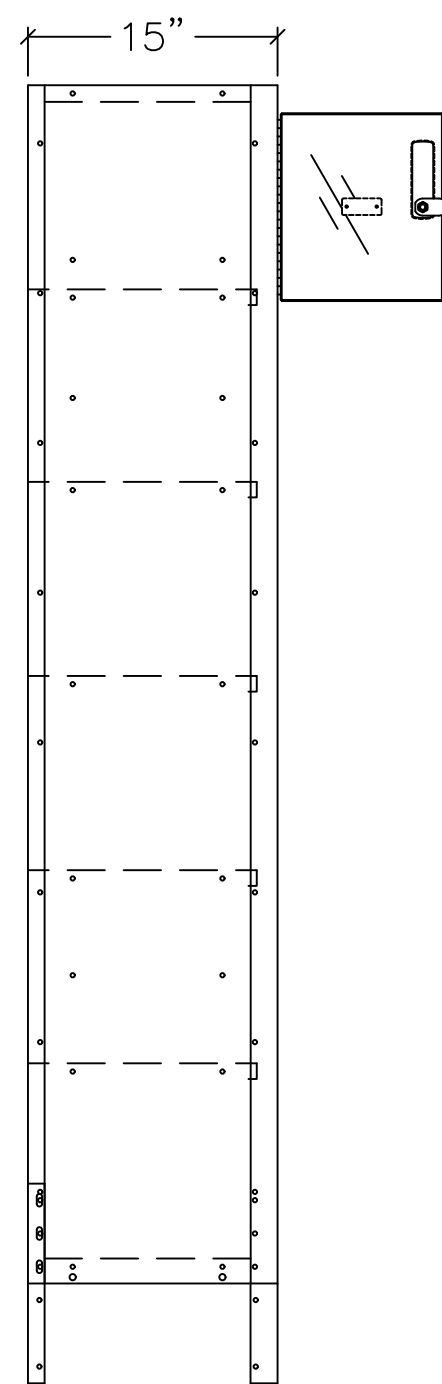

HALLOWELL "DIGITECH SAFETY-VIEW PLUS" K.D. SIX TIER BOX LOCKER (PRODUCT No. UESVP1258-6) (1-WIDE)

HALLOWELL DIGITECH SAFETY-VIEW PLUS "KD" LOCKER SPEC			
COMPONENT	GAUGE	MATERIAL	REMARKS
DOORS		POLYCARBONATE	HIGH STRENGTH CLEAR DOORS - DIGITECH
FRAMES	16	COLD ROLLED STEEL	SOLID
TOPS	24	COLD ROLLED STEEL	SOLID
BOTTOMS	24	COLD ROLLED STEEL	SOLID
SHELVES	24	COLD ROLLED STEEL	SOLID
SIDES	24	COLD ROLLED STEEL	SOLID
BACKS	24	COLD ROLLED STEEL	SOLID
HANDLE			HALLOWELL DIGITAL LOCK
HINGES	16	PLATED STEEL	CONTINUOUS PIANO TYPE
BODY COMP. COLOR			729 PARCHMENT

SIDE VIEW

FRONT VIEW

LATCHING: (BOX DOOR) SINGLE POINT FRICTION CATCH WITH DOOR PULL. DOOR WILL ACCEPT BUILT-IN LOCK OR PADLOCK.

**FOR SUBMITTAL
USE ONLY**
SUBJECT TO APPROVAL

STARTER / ADD-ON LAYOUT
SCALE: NONE