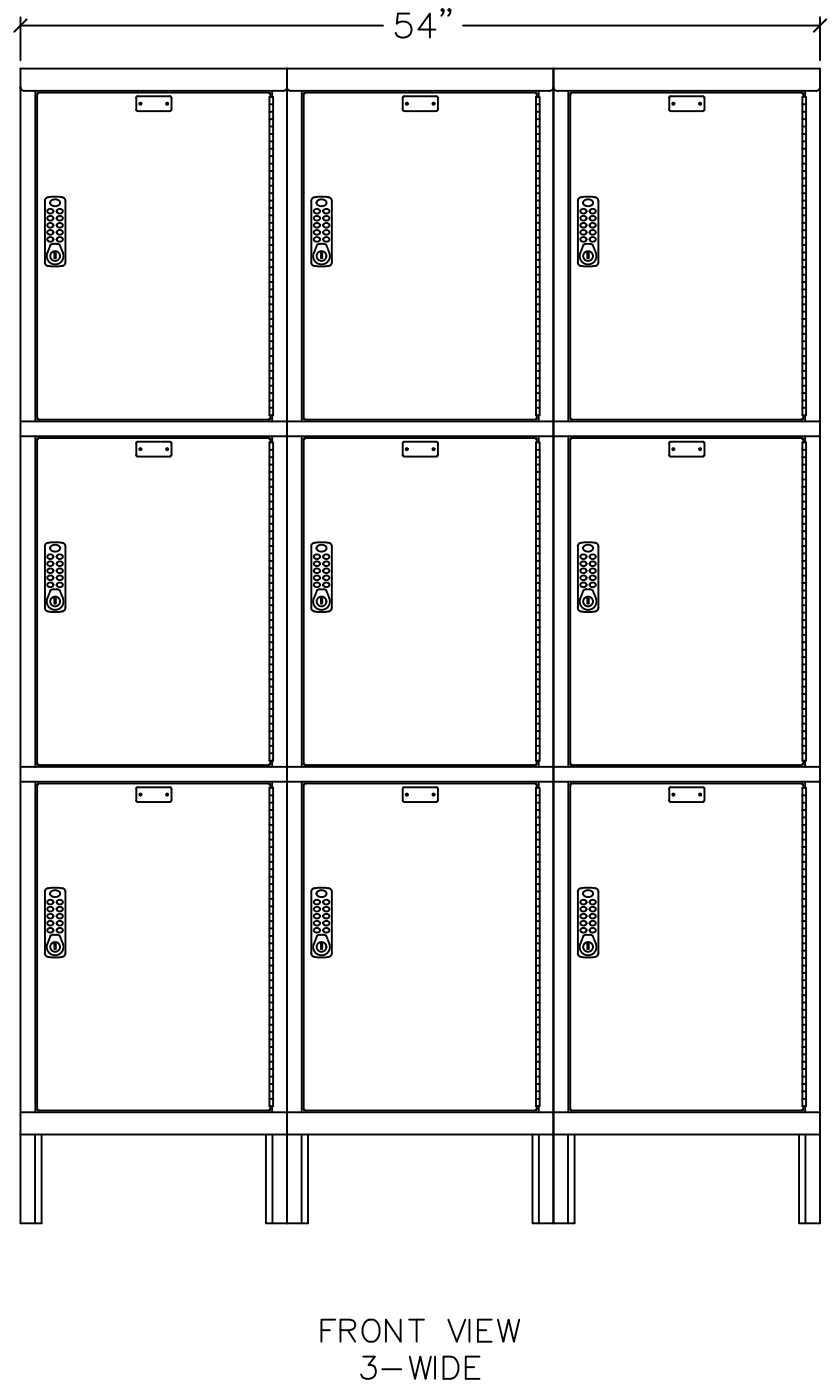

HALLOWELL "LAPTOP/BACKPACK" K.D. TRIPLE TIER LOCKER (PRODUCT No. UELBP1818-3A-PL) (1-WIDE)
 HALLOWELL "LAPTOP/BACKPACK" K.D. TRIPLE TIER LOCKER (PRODUCT No. UELBP3818-3A-PL) (3-WIDE)

HALLOWELL LAPTOP/BACKPACK "KD" LOCKER SPECIFICATION			
COMPONENT	GAUGE	MATERIAL	REMARKS
DOORS	14	COLD ROLLED STEEL	3" LOUVERS
FRAMES	16	COLD ROLLED STEEL	SOLID
TOPS	16	COLD ROLLED STEEL	SOLID
BOTTOMS	16	COLD ROLLED STEEL	SOLID
SHELVES	16	COLD ROLLED STEEL	SOLID
SIDES	16	COLD ROLLED STEEL	DIAMOND PERFORATED
BACKS	18	COLD ROLLED STEEL	SOLID
HANDLE			DIGITAL LOCK W/ ROTATING DOOR PULL
HINGE	16	COLD ROLLED STEEL	CONTINUOUS PIANO TYPE
BODY COMPONENT COLOR			711 LIGHT GRAY

* WITH NEW HALLOWELL H1 DIGITAL LOCK

**FOR SUBMITTAL
 USE ONLY**
 SUBJECT TO APPROVAL

CAUTION: IN THE INTEREST OF SAFETY, ALL LOCKERS AND SHELVING MUST BE SECURELY ANCHORED TO THE FLOOR AND/OR WALL.
 THIS DRAWING AND THE INFORMATION ON IT IS THE CONFIDENTIAL PROPERTY OF HALLOWELL, INC. AND SHALL NOT BE COPIED OR DISCLOSED TO OTHERS WITHOUT WRITTEN PERMISSION. ONLY HALLOWELL, INC. RESERVES THE RIGHT TO ALTER ANY DESIGN. ANY UNAUTHORIZED MODIFICATIONS RELEASES HALLOWELL, INC. FROM ALL LIABILITIES.