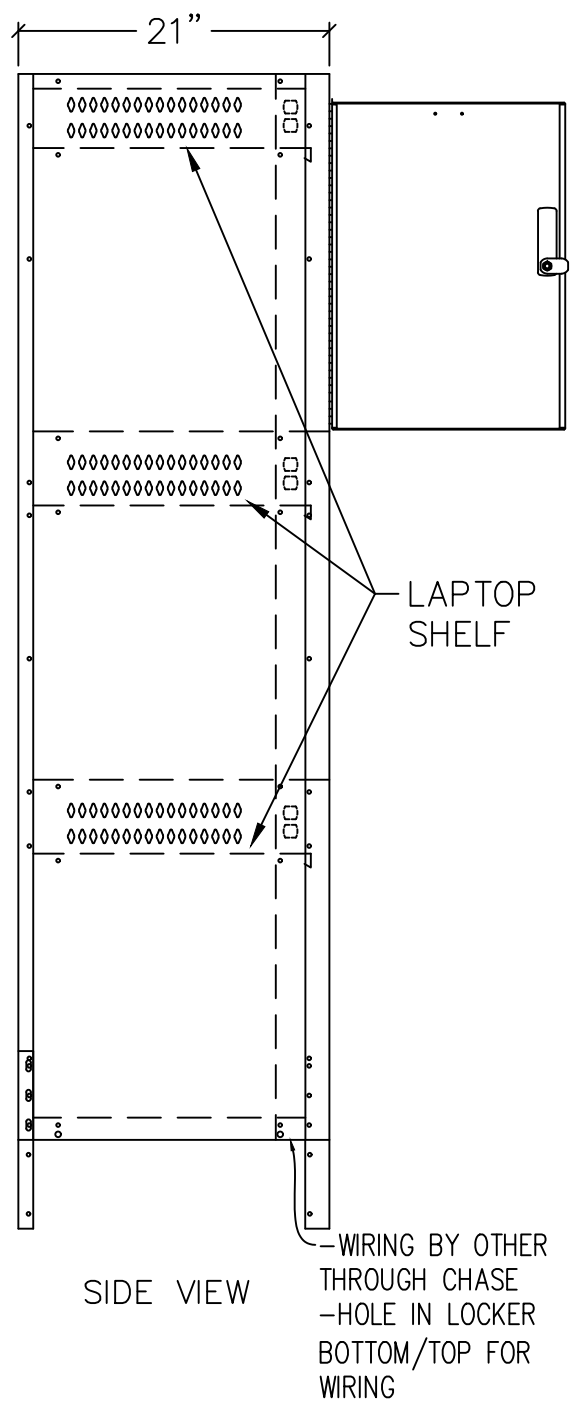

HALLOWELL "LAPTOP/BACKPACK" K.D. TRIPLE TIER LOCKER (PRODUCT No. UELBP1818-3A-PL) (1-WIDE)
 HALLOWELL "LAPTOP/BACKPACK" K.D. TRIPLE TIER LOCKER (PRODUCT No. UELBP3818-3A-PL) (3-WIDE)

HALLOWELL LAPTOP/BACKPACK "KD" LOCKER SPECIFICATION			
COMPONENT	GAUGE	MATERIAL	REMARKS
DOORS	14	COLD ROLLED STEEL	3" LOUVERS
FRAMES	16	COLD ROLLED STEEL	SOLID
TOPS	16	COLD ROLLED STEEL	SOLID
BOTTOMS	16	COLD ROLLED STEEL	SOLID
SHELVES	16	COLD ROLLED STEEL	SOLID
SIDES	16	COLD ROLLED STEEL	DIAMOND PERFORATED
BACKS	18	COLD ROLLED STEEL	SOLID
HANDLE			DIGITAL LOCK W/ ROTATING DOOR PULL
HINGE	16	COLD ROLLED STEEL	CONTINUOUS PIANO TYPE
BODY COMPONENT COLOR			711 LIGHT GRAY

* WITH NEW HALLOWELL H1 DIGITAL LOCK

**FOR SUBMITTAL
 USE ONLY**
 SUBJECT TO APPROVAL

CAUTION: IN THE INTEREST OF SAFETY, ALL LOCKERS AND SHELVING MUST BE SECURELY ANCHORED TO THE FLOOR AND/OR WALL.
 THIS DRAWING AND THE INFORMATION ON IT IS THE CONFIDENTIAL PROPERTY OF HALLOWELL, INC. AND SHALL NOT BE COPIED OR DISCLOSED TO OTHERS WITHOUT WRITTEN PERMISSION. ONLY HALLOWELL, INC. RESERVES THE RIGHT TO ALTER ANY DESIGN. ANY UNAUTHORIZED MODIFICATIONS RELEASES HALLOWELL, INC. FROM ALL LIABILITIES.

Customer: _____
 Customer Quote Number: _____
 Description: _____

Drawn By:	Checked By:	Date:	Scale: NONE
Acad Number:	Sheet	Of	Revision:
Drawing Number:			