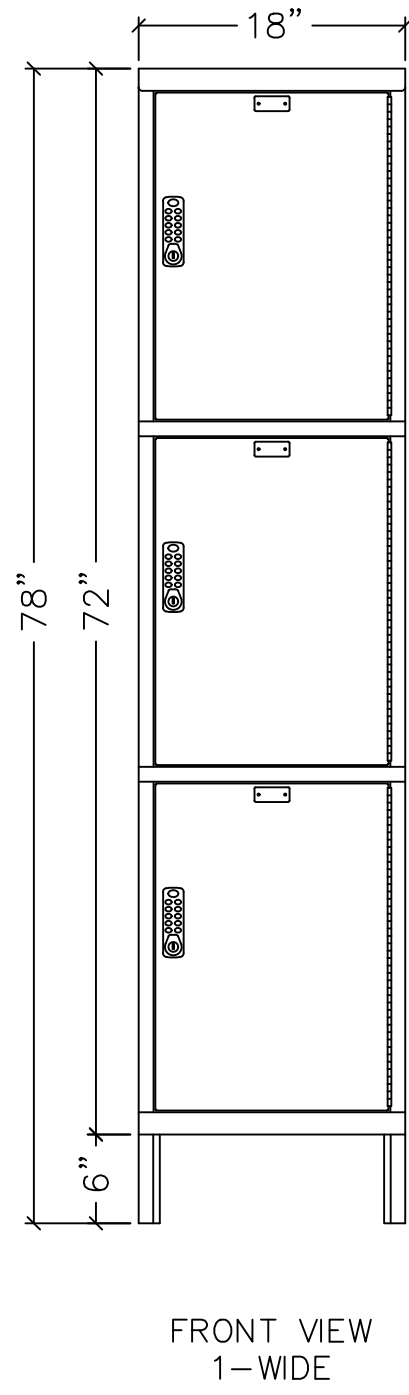

HALLOWELL "LAPTOP/BACKPACK" K.D. TRIPLE TIER LOCKER (PRODUCT No. UELBP1818-3A-PL) (1-WIDE)
 HALLOWELL "LAPTOP/BACKPACK" K.D. TRIPLE TIER LOCKER (PRODUCT No. UELBP3818-3A-PL) (3-WIDE)

HALLOWELL LAPTOP/BACKPACK "KD" LOCKER SPECIFICATION			
COMPONENT	GAUGE	MATERIAL	REMARKS
DOORS	14	COLD ROLLED STEEL	3" LOUVERS
FRAMES	16	COLD ROLLED STEEL	SOLID
TOPS	16	COLD ROLLED STEEL	SOLID
BOTTOMS	16	COLD ROLLED STEEL	SOLID
SHELVES	16	COLD ROLLED STEEL	SOLID
SIDES	16	COLD ROLLED STEEL	DIAMOND PERFORATED
BACKS	18	COLD ROLLED STEEL	SOLID
HANDLE			DIGITAL LOCK W/ ROTATING DOOR PULL
HINGE	16	COLD ROLLED STEEL	CONTINUOUS PIANO TYPE
BODY COMPONENT COLOR			711 LIGHT GRAY

Customer: _____
 Customer Quote Number: _____
 Description: _____

Drawn By:	Checked By:	Date:	Scale: NONE
Acad Number:	Sheet	Of	Revision:
Drawing Number:			