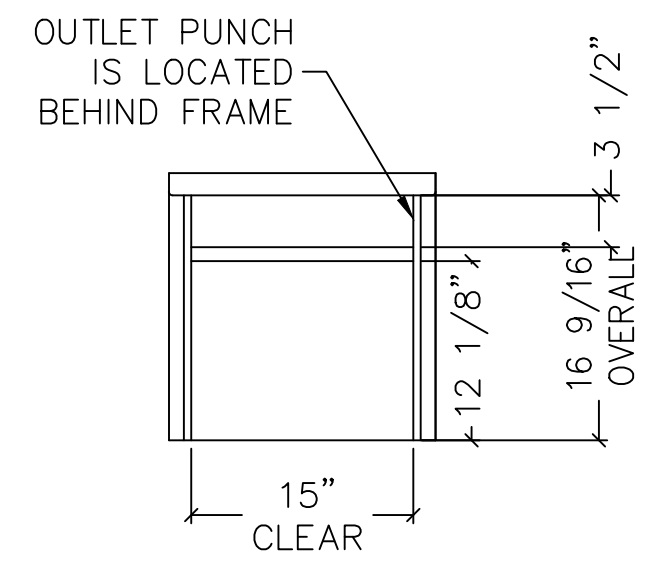

HALLOWELL "LAPTOP/BACKPACK" K.D. TRIPLE TIER LOCKER (PRODUCT No. UELBP1818-3A-PL) (1-WIDE)
 HALLOWELL "LAPTOP/BACKPACK" K.D. TRIPLE TIER LOCKER (PRODUCT No. UELBP3818-3A-PL) (3-WIDE)

HALLOWELL LAPTOP/BACKPACK "KD" LOCKER SPECIFICATION			
COMPONENT	GAUGE	MATERIAL	REMARKS
DOORS	14	COLD ROLLED STEEL	3" LOUVERS
FRAMES	16	COLD ROLLED STEEL	SOLID
TOPS	16	COLD ROLLED STEEL	SOLID
BOTTOMS	16	COLD ROLLED STEEL	SOLID
SHELVES	16	COLD ROLLED STEEL	SOLID
SIDES	16	COLD ROLLED STEEL	DIAMOND PERFORATED
BACKS	18	COLD ROLLED STEEL	SOLID
HANDLE			DIGITAL LOCK W/ ROTATING DOOR PULL
HINGE	16	COLD ROLLED STEEL	CONTINUOUS PIANO TYPE
BODY COMPONENT COLOR			711 LIGHT GRAY

* WITH NEW HALLOWELL H1 DIGITAL LOCK

**FOR SUBMITTAL
 USE ONLY**
 SUBJECT TO APPROVAL

CAUTION: IN THE INTEREST OF SAFETY, ALL LOCKERS AND SHELVING MUST BE SECURELY ANCHORED TO THE FLOOR AND/OR WALL.
 THIS DRAWING AND THE INFORMATION ON IT IS THE CONFIDENTIAL PROPERTY OF HALLOWELL, INC. AND SHALL NOT BE COPIED OR DISCLOSED TO OTHERS WITHOUT WRITTEN PERMISSION. ONLY HALLOWELL, INC. RESERVES THE RIGHT TO ALTER ANY DESIGN. ANY UNAUTHORIZED MODIFICATIONS RELEASES HALLOWELL, INC. FROM ALL LIABILITIES.