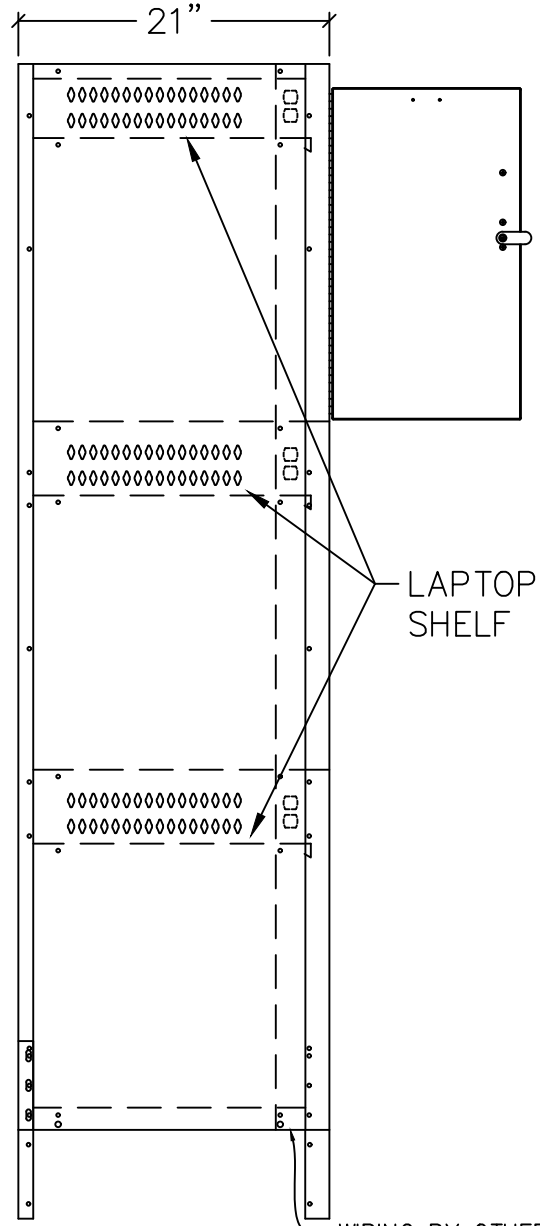

HALLOWELL "LAPTOP/BACKPACK" K.D. TRIPLE TIER LOCKER (PRODUCT No. UELBP1518-3A-PL) (1-WIDE)
 HALLOWELL "LAPTOP/BACKPACK" K.D. TRIPLE TIER LOCKER (PRODUCT No. UELBP3518-3A-PL) (3-WIDE)

HALLOWELL LAPTOP/BACKPACK "KD" LOCKER SPECIFICATION			
COMPONENT	GAUGE	MATERIAL	REMARKS
DOORS	14	COLD ROLLED STEEL	3" LOUVERS
FRAMES	16	COLD ROLLED STEEL	SOLID
TOPS	16	COLD ROLLED STEEL	SOLID
BOTTOMS	16	COLD ROLLED STEEL	SOLID
SHELVES	16	COLD ROLLED STEEL	SOLID
SIDES	16	COLD ROLLED STEEL	DIAMOND PERFORATED
BACKS	18	COLD ROLLED STEEL	SOLID
HANDLE			DIGITAL LOCK W/ ROTATING DOOR PULL
HINGE	16	COLD ROLLED STEEL	CONTINUOUS PIANO TYPE
BODY COMPONENT COLOR			711 LIGHT GRAY

* WITH NEW HALLOWELL H1 DIGITAL LOCK

SIDE VIEW

FRONT VIEW
1-WIDE

FRONT VIEW
3-WIDE

**FOR SUBMITTAL
USE ONLY**
SUBJECT TO APPROVAL

CAUTION: IN THE INTEREST OF SAFETY, ALL LOCKERS AND SHELVING MUST BE SECURELY ANCHORED TO THE FLOOR AND/OR WALL.
 THIS DRAWING AND THE INFORMATION ON IT IS THE CONFIDENTIAL PROPERTY OF HALLOWELL, INC. AND SHALL NOT BE COPIED OR DISCLOSED TO OTHERS WITHOUT WRITTEN PERMISSION. ONLY HALLOWELL, INC. RESERVES THE RIGHT TO ALTER ANY DESIGN. ANY UNAUTHORIZED MODIFICATIONS RELEASES HALLOWELL, INC. FROM ALL LIABILITIES.

Customer: _____
 Customer Quote Number: _____
 Description: _____

Drawn By:	Checked By:	Date:	Scale: NONE
Acad Number:	Sheet	Of	Revision:
Drawing Number:			