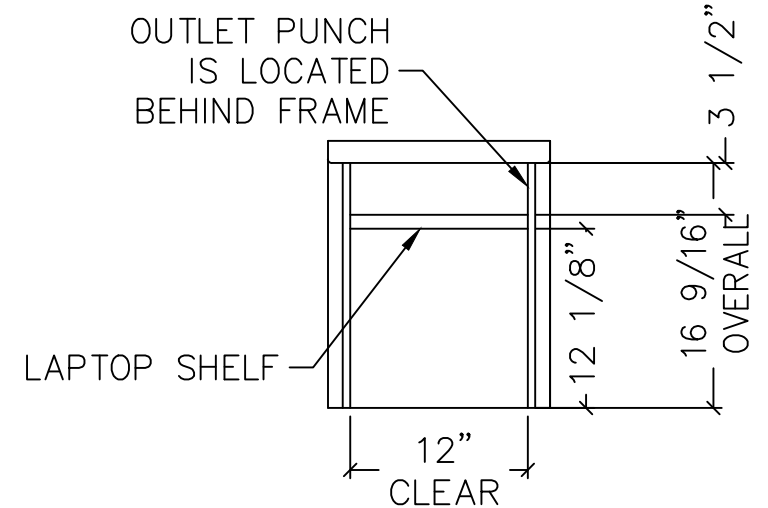

HALLOWELL "LAPTOP/BACKPACK" K.D. TRIPLE TIER LOCKER (PRODUCT No. UELBP1518-3A-PL) (1-WIDE)
 HALLOWELL "LAPTOP/BACKPACK" K.D. TRIPLE TIER LOCKER (PRODUCT No. UELBP3518-3A-PL) (3-WIDE)

HALLOWELL LAPTOP/BACKPACK "KD" LOCKER SPECIFICATION			
COMPONENT	GAUGE	MATERIAL	REMARKS
DOORS	14	COLD ROLLED STEEL	3" LOUVERS
FRAMES	16	COLD ROLLED STEEL	SOLID
TOPS	16	COLD ROLLED STEEL	SOLID
BOTTOMS	16	COLD ROLLED STEEL	SOLID
SHELVES	16	COLD ROLLED STEEL	SOLID
SIDES	16	COLD ROLLED STEEL	DIAMOND PERFORATED
BACKS	18	COLD ROLLED STEEL	SOLID
HANDLE			DIGITAL LOCK W/ ROTATING DOOR PULL
HINGE	16	COLD ROLLED STEEL	CONTINUOUS PIANO TYPE
BODY COMPONENT COLOR			711 LIGHT GRAY

* WITH NEW HALLOWELL H1 DIGITAL LOCK

SIDE VIEW

FRONT VIEW
1-WIDE

FRONT VIEW
3-WIDE

**FOR SUBMITTAL
USE ONLY**
SUBJECT TO APPROVAL

CAUTION: IN THE INTEREST OF SAFETY, ALL LOCKERS AND SHELVING MUST BE SECURELY ANCHORED TO THE FLOOR AND/OR WALL.
 THIS DRAWING AND THE INFORMATION ON IT IS THE CONFIDENTIAL PROPERTY OF HALLOWELL, INC. AND SHALL NOT BE COPIED OR DISCLOSED TO OTHERS WITHOUT WRITTEN PERMISSION. ONLY HALLOWELL, INC. RESERVES THE RIGHT TO ALTER ANY DESIGN. ANY UNAUTHORIZED MODIFICATIONS RELEASES HALLOWELL, INC. FROM ALL LIABILITIES.