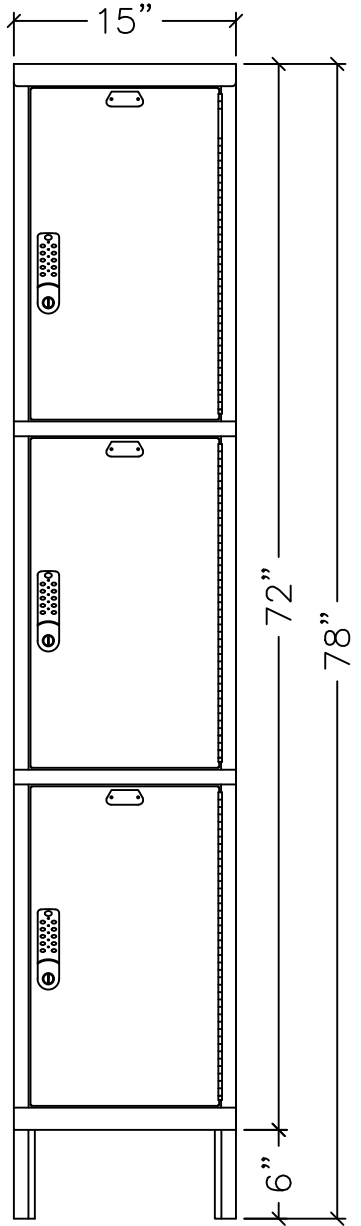

HALLOWELL "LAPTOP/BACKPACK" K.D. TRIPLE TIER LOCKER (PRODUCT No. UELBP1518-3A-PL) (1-WIDE)
 HALLOWELL "LAPTOP/BACKPACK" K.D. TRIPLE TIER LOCKER (PRODUCT No. UELBP3518-3A-PL) (3-WIDE)

HALLOWELL LAPTOP/BACKPACK "KD" LOCKER SPECIFICATION			
COMPONENT	GAUGE	MATERIAL	REMARKS
DOORS	14	COLD ROLLED STEEL	3" LOUVERS
FRAMES	16	COLD ROLLED STEEL	SOLID
TOPS	16	COLD ROLLED STEEL	SOLID
BOTTOMS	16	COLD ROLLED STEEL	SOLID
SHELVES	16	COLD ROLLED STEEL	SOLID
SIDES	16	COLD ROLLED STEEL	DIAMOND PERFORATED
BACKS	18	COLD ROLLED STEEL	SOLID
HANDLE			DIGITAL LOCK W/ ROTATING DOOR PULL
HINGE	16	COLD ROLLED STEEL	CONTINUOUS PIANO TYPE
BODY COMPONENT COLOR			711 LIGHT GRAY

* WITH NEW HALLOWELL H1 DIGITAL LOCK

SIDE VIEW

FRONT VIEW
1-WIDE

FRONT VIEW
3-WIDE

**FOR SUBMITTAL
USE ONLY**
SUBJECT TO APPROVAL

CAUTION: IN THE INTEREST OF SAFETY, ALL LOCKERS AND SHELVING MUST BE SECURELY ANCHORED TO THE FLOOR AND/OR WALL.
 THIS DRAWING AND THE INFORMATION ON IT IS THE CONFIDENTIAL PROPERTY OF HALLOWELL, INC. AND SHALL NOT BE COPIED OR DISCLOSED TO OTHERS WITHOUT WRITTEN PERMISSION. ONLY HALLOWELL, INC. RESERVES THE RIGHT TO ALTER ANY DESIGN. ANY UNAUTHORIZED MODIFICATIONS RELEASES HALLOWELL, INC. FROM ALL LIABILITIES.

Customer: _____
 Customer Quote Number: _____
 Description: _____

Drawn By:	Checked By:	Date:	Scale: NONE
Acad Number:	Sheet	Of	Revision:
Drawing Number:			