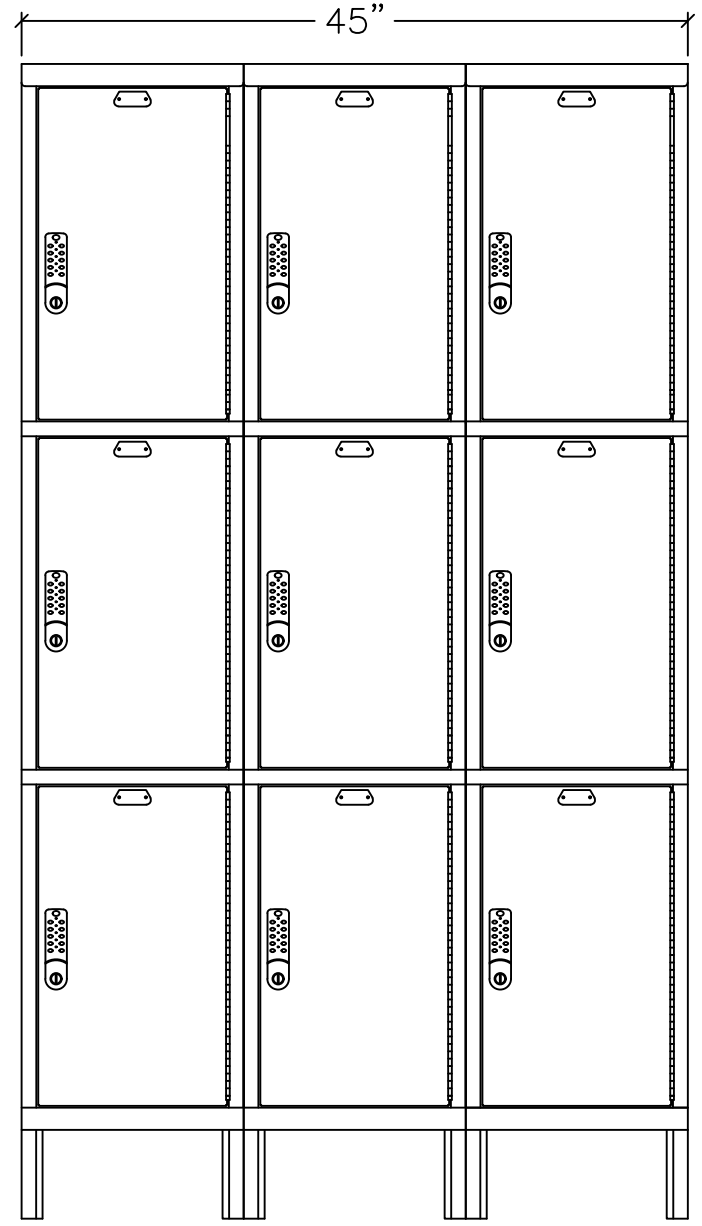

HALLOWELL "LAPTOP/BACKPACK" K.D. TRIPLE TIER LOCKER (PRODUCT No. UELBP1518-3A-PL) (1-WIDE)
 HALLOWELL "LAPTOP/BACKPACK" K.D. TRIPLE TIER LOCKER (PRODUCT No. UELBP3518-3A-PL) (3-WIDE)

HALLOWELL LAPTOP/BACKPACK "KD" LOCKER SPECIFICATION			
COMPONENT	GAUGE	MATERIAL	REMARKS
DOORS	14	COLD ROLLED STEEL	3" LOUVERS
FRAMES	16	COLD ROLLED STEEL	SOLID
TOPS	16	COLD ROLLED STEEL	SOLID
BOTTOMS	16	COLD ROLLED STEEL	SOLID
SHELVES	16	COLD ROLLED STEEL	SOLID
SIDES	16	COLD ROLLED STEEL	DIAMOND PERFORATED
BACKS	18	COLD ROLLED STEEL	SOLID
HANDLE			DIGITAL LOCK W/ ROTATING DOOR PULL
HINGE	16	COLD ROLLED STEEL	CONTINUOUS PIANO TYPE
BODY COMPONENT COLOR			711 LIGHT GRAY

* WITH NEW HALLOWELL H1 DIGITAL LOCK

SIDE VIEW

FRONT VIEW
1-WIDE

FRONT VIEW
3-WIDE

**FOR SUBMITTAL
USE ONLY**
SUBJECT TO APPROVAL

CAUTION: IN THE INTEREST OF SAFETY, ALL LOCKERS AND SHELVING MUST BE SECURELY ANCHORED TO THE FLOOR AND/OR WALL.
 THIS DRAWING AND THE INFORMATION ON IT IS THE CONFIDENTIAL PROPERTY OF HALLOWELL, INC. AND SHALL NOT BE COPIED OR DISCLOSED TO OTHERS WITHOUT WRITTEN PERMISSION. ONLY HALLOWELL, INC. RESERVES THE RIGHT TO ALTER ANY DESIGN. ANY UNAUTHORIZED MODIFICATIONS RELEASES HALLOWELL, INC. FROM ALL LIABILITIES.