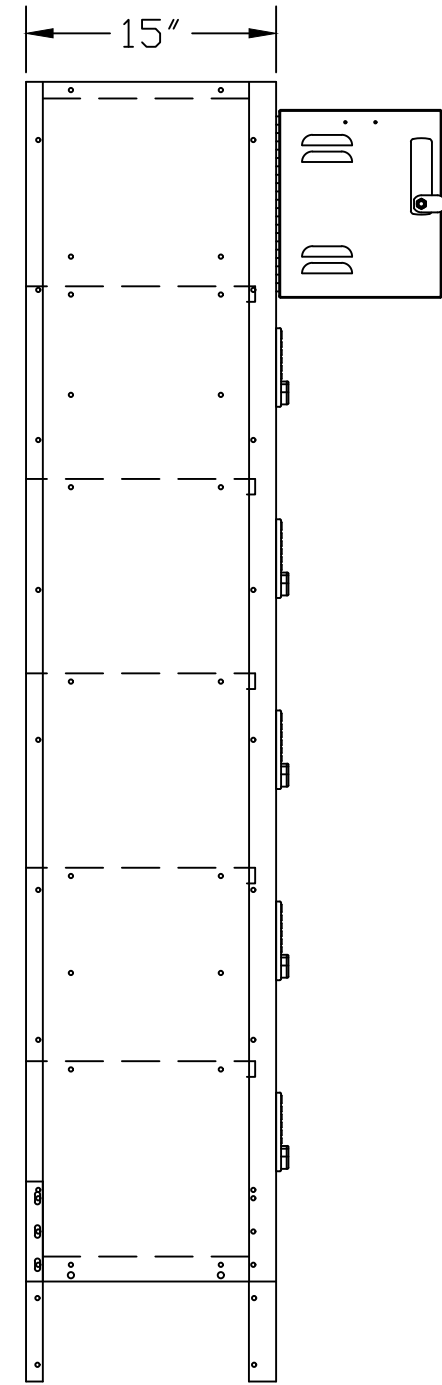

HALLOWELL "DIGITECH" K.D. SIX TIER BOX LOCKER (PRODUCT No. UEL1258-6) (1-WIDE)

SIDE VIEW

FRONT VIEW

HALLOWELL DIGITECH "KD" BOX LOCKER SPECIFICATION			
COMPONENT	GAUGE	MATERIAL	REMARKS
DOORS	18	COLD ROLLED STEEL	3" LOUVERS
FRAMES	16	COLD ROLLED STEEL	SOLID
TOPS	24	COLD ROLLED STEEL	SOLID
BOTTOMS	24	COLD ROLLED STEEL	SOLID
SHELVES	24	COLD ROLLED STEEL	SOLID
SIDES	24	COLD ROLLED STEEL	SOLID
BACKS	24	COLD ROLLED STEEL	SOLID
HANDLE			DIGITAL LOCK W/ROTATING DOOR PULL
HINGE	16	COLD ROLLED STEEL	CONTINUOUS PIANO TYPE
BODY COMPONENT COLOR			729 TAN

LATCHING: (BOX DOOR) SINGLE POINT FRICTION CATCH WITH DOOR PULL. DOOR WILL ACCEPT BUILT-IN LOCK OR PADLOCK.

\* WITH NEW HALLOWELL H1 DIGITAL LOCK

**FOR SUBMITTAL  
USE ONLY**  
SUBJECT TO APPROVAL

THIS DRAWING AND THE INFORMATION ON IT IS THE CONFIDENTIAL PROPERTY OF HALLOWELL, INC. AND SHALL NOT BE COPIED OR DISCLOSED TO OTHERS WITHOUT WRITTEN PERMISSION. ONLY HALLOWELL, INC. RESERVES THE RIGHT TO ALTER ANY DESIGN. ANY UNAUTHORIZED MODIFICATIONS RELEASES HALLOWELL, INC. FROM ALL LIABILITIES.

TOLERANCES UNLESS SPECIFIED:  
FRACTIONS: ±1/32      DECIMALS: ±.010      DEGREES: ±1°

Customer: CUSTOMER  
Customer Order Number: PO#  
Description: JOB\_NAME  
LOCATION

Drawn By: DRAFTER	Checked By:	Date: DATE	Scale: NONE
Acad Number: PAGE_NUMBER		Sheet OF	Revision:
Drawing Number:		FOLDER_NUMBER	