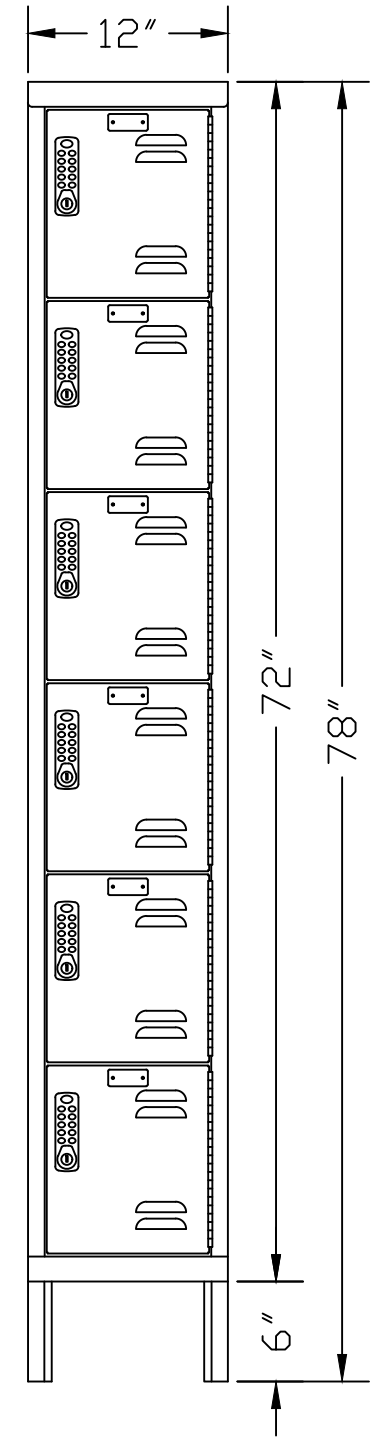

HALLOWELL "DIGITECH" K.D. SIX TIER BOX LOCKER (PRODUCT No. UEL1258-6) (1-WIDE)

SIDE VIEW

FRONT VIEW

HALLOWELL DIGITECH "KD" BOX LOCKER SPECIFICATION			
COMPONENT	GAUGE	MATERIAL	REMARKS
DOORS	18	COLD ROLLED STEEL	3" LOUVERS
FRAMES	16	COLD ROLLED STEEL	SOLID
TOPS	24	COLD ROLLED STEEL	SOLID
BOTTOMS	24	COLD ROLLED STEEL	SOLID
SHELVES	24	COLD ROLLED STEEL	SOLID
SIDES	24	COLD ROLLED STEEL	SOLID
BACKS	24	COLD ROLLED STEEL	SOLID
HANDLE			DIGITAL LOCK W/ROTATING DOOR PULL
HINGE	16	COLD ROLLED STEEL	CONTINUOUS PIANO TYPE
BODY COMPONENT COLOR			729 TAN

LATCHING: (BOX DOOR) SINGLE POINT FRICTION CATCH WITH DOOR PULL. DOOR WILL ACCEPT BUILT-IN LOCK OR PADLOCK.

\* WITH NEW HALLOWELL H1 DIGITAL LOCK

**FOR SUBMITTAL  
USE ONLY**  
SUBJECT TO APPROVAL

THIS DRAWING AND THE INFORMATION ON IT IS THE CONFIDENTIAL PROPERTY OF HALLOWELL, INC. AND SHALL NOT BE COPIED OR DISCLOSED TO OTHERS WITHOUT WRITTEN PERMISSION. ONLY HALLOWELL, INC. RESERVES THE RIGHT TO ALTER ANY DESIGN. ANY UNAUTHORIZED MODIFICATIONS RELEASES HALLOWELL, INC. FROM ALL LIABILITIES.

TOLERANCES UNLESS SPECIFIED:  
FRACTIONS: ±1/32      DECIMALS: ±.010      DEGREES: ±1°

Customer: CUSTOMER  
Customer Order Number: PO#  
Description: JOB\_NAME  
LOCATION

Drawn By: DRAFTER	Checked By:	Date: DATE	Scale: NONE
Acad Number: PAGE_NUMBER		Sheet OF	Revision:
Drawing Number:		FOLDER_NUMBER	