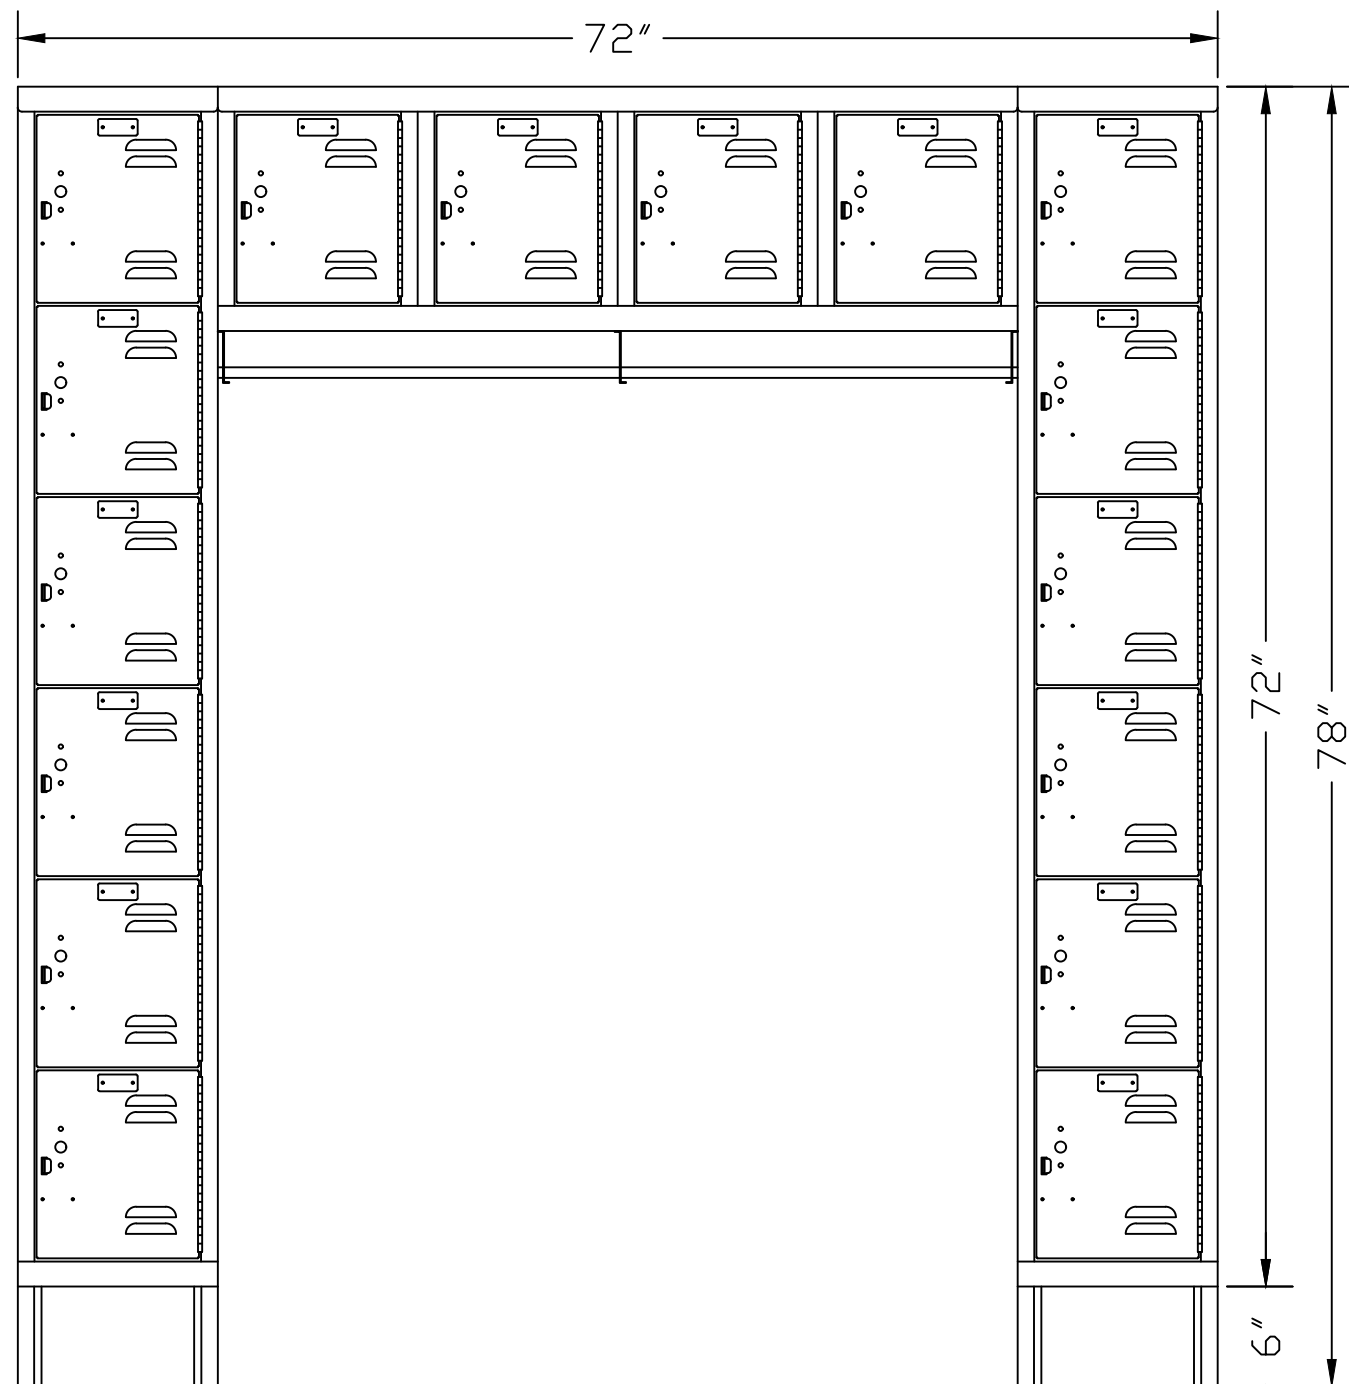

HALLOWELL "PREMIUM" K.D. SIXTEEN PERSON UNIT LOCKER (PRODUCT No. U1788-16) (16-PERSON)

HALLOWELL PREMIUM "KD" BOX LOCKER SPECIFICATION

COMPONENT	GAUGE	MATERIAL	REMARKS
DOORS	18	COLD ROLLED STEEL	3" LOUVERS
FRAMES	16	COLD ROLLED STEEL	SOLID
TOPS	24	COLD ROLLED STEEL	SOLID
BOTTOMS	24	COLD ROLLED STEEL	SOLID
SHELVES	24	COLD ROLLED STEEL	SOLID
SIDES	24	COLD ROLLED STEEL	SOLID
BACKS	24	COLD ROLLED STEEL	SOLID
HANDLE		ANTIMICROBIAL NYLON	FRICITION CATCH DOOR PULL
HINGE	16	COLD ROLLED STEEL	CONTINUOUS PIANO TYPE

LATCHING: (BOX DOOR) SINGLE POINT FRICTION CATCH WITH DOOR PULL. DOOR WILL ACCEPT BUILT-IN LOCK OR PADLOCK.

* WITH COAT ROD

**FOR SUBMITTAL
USE ONLY**
SUBJECT TO APPROVAL

SIDE VIEW

FRONT VIEW

THIS DRAWING AND THE INFORMATION ON IT IS THE CONFIDENTIAL PROPERTY OF HALLOWELL, INC. AND SHALL NOT BE COPIED OR DISCLOSED TO OTHERS WITHOUT WRITTEN PERMISSION. ONLY HALLOWELL, INC. RESERVES THE RIGHT TO ALTER ANY DESIGN. ANY UNAUTHORIZED MODIFICATIONS RELEASES HALLOWELL, INC. FROM ALL LIABILITIES.