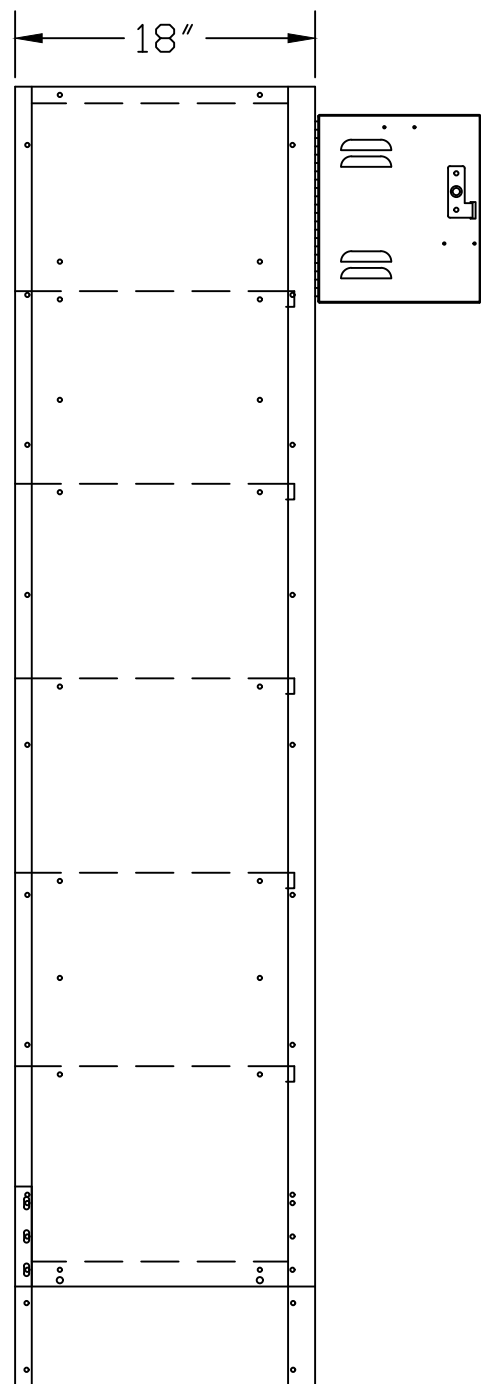

HALLOWELL "PREMIUM" K.D. SIXTEEN PERSON UNIT LOCKER (PRODUCT No. U1788-16) (16-PERSON)

HALLOWELL PREMIUM "KD" BOX LOCKER SPECIFICATION

COMPONENT	GAUGE	MATERIAL	REMARKS
DOORS	18	COLD ROLLED STEEL	3" LOUVERS
FRAMES	16	COLD ROLLED STEEL	SOLID
TOPS	24	COLD ROLLED STEEL	SOLID
BOTTOMS	24	COLD ROLLED STEEL	SOLID
SHELVES	24	COLD ROLLED STEEL	SOLID
SIDES	24	COLD ROLLED STEEL	SOLID
BACKS	24	COLD ROLLED STEEL	SOLID
HANDLE		ANTIMICROBIAL NYLON	FRICITION CATCH DOOR PULL
HINGE	16	COLD ROLLED STEEL	CONTINUOUS PIANO TYPE

LATCHING: (BOX DOOR) SINGLE POINT FRICTION CATCH WITH DOOR PULL. DOOR WILL ACCEPT BUILT-IN LOCK OR PADLOCK.

* WITH COAT ROD

**FOR SUBMITTAL
USE ONLY**
SUBJECT TO APPROVAL

SIDE VIEW

FRONT VIEW

THIS DRAWING AND THE INFORMATION ON IT IS THE CONFIDENTIAL PROPERTY OF HALLOWELL, INC. AND SHALL NOT BE COPIED OR DISCLOSED TO OTHERS WITHOUT WRITTEN PERMISSION. ONLY HALLOWELL, INC. RESERVES THE RIGHT TO ALTER ANY DESIGN. ANY UNAUTHORIZED MODIFICATIONS RELEASES HALLOWELL, INC. FROM ALL LIABILITIES.

TOLERANCES UNLESS SPECIFIED:
FRACTIONS: ±1/32 DECIMALS: ±.010 DEGREES: ±1°

Customer: CUSTOMER

Customer Order Number: PO#

Description: JOB_NAME
 LOCATION

Drawn By:
DRAFTER

Checked By:

Date:
DATE

Scale:
NONE

Acad Number: PAGE_NUMBER

Sheet OF OF Revision:

Drawing Number: FOLDER_NUMBER