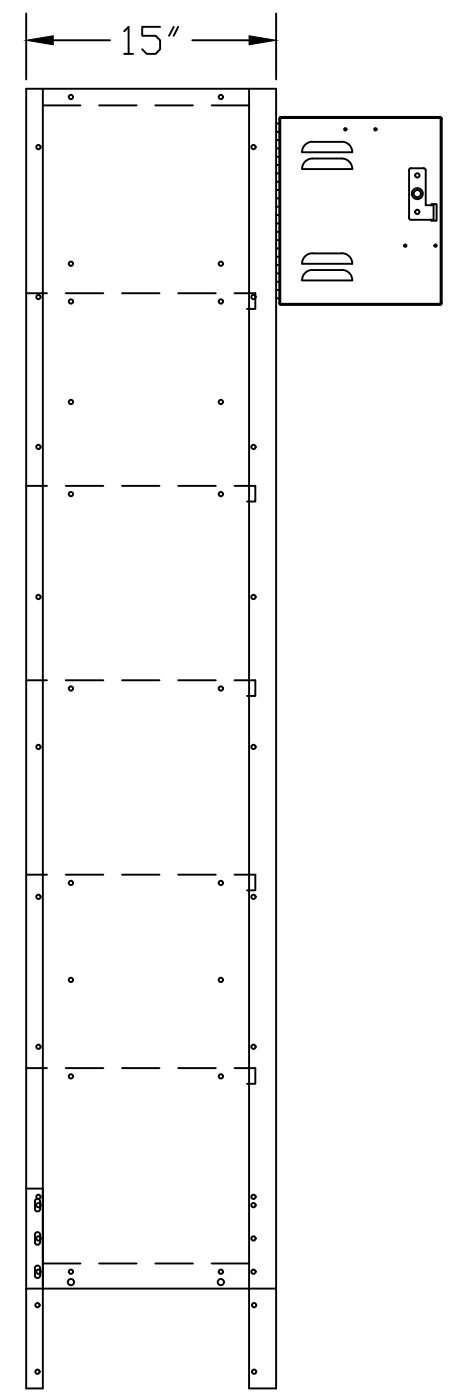

HALLOWELL "PREMIUM" K.D. SIX TIER BOX LOCKER (PRODUCT No. U1258-6) (1-WIDE)

HALLOWELL PREMIUM "KD" BOX LOCKER SPECIFICATION

COMPONENT	GAUGE	MATERIAL	REMARKS
DOORS	18	COLD ROLLED STEEL	3" LOUVERS
FRAMES	16	COLD ROLLED STEEL	SOLID
TOPS	24	COLD ROLLED STEEL	SOLID
BOTTOMS	24	COLD ROLLED STEEL	SOLID
SHELVES	24	COLD ROLLED STEEL	SOLID
SIDES	24	COLD ROLLED STEEL	SOLID
BACKS	24	COLD ROLLED STEEL	SOLID
HANDLE		ANTIMICROBIAL NYLON	FRICITION CATCH DOOR PULL
HINGE	16	COLD ROLLED STEEL	CONTINUOUS PIANO TYPE

SIDE VIEW

FRONT VIEW

LATCHING: (BOX DOOR) SINGLE POINT FRICTION CATCH WITH DOOR PULL. DOOR WILL ACCEPT BUILT-IN LOCK OR PADLOCK.

**FOR SUBMITTAL
USE ONLY**
SUBJECT TO APPROVAL

THIS DRAWING AND THE INFORMATION ON IT IS THE CONFIDENTIAL PROPERTY OF HALLOWELL, INC. AND SHALL NOT BE COPIED OR DISCLOSED TO OTHERS WITHOUT WRITTEN PERMISSION. ONLY HALLOWELL, INC. RESERVES THE RIGHT TO ALTER ANY DESIGN. ANY UNAUTHORIZED MODIFICATIONS RELEASES HALLOWELL, INC. FROM ALL LIABILITIES.

TOLERANCES UNLESS SPECIFIED:
FRACTIONS: ±1/32 DECIMALS: ±.010 DEGREES: ±1°

Customer: CUSTOMER
Customer Order Number: PO#
Description: JOB_NAME LOCATION

Drawn By: DRAFTER Checked By: Date: DATE Scale: NONE
Acad Number: PAGE_NUMBER SHEET OF OF Revision:
Drawing Number: FOLDER_NUMBER