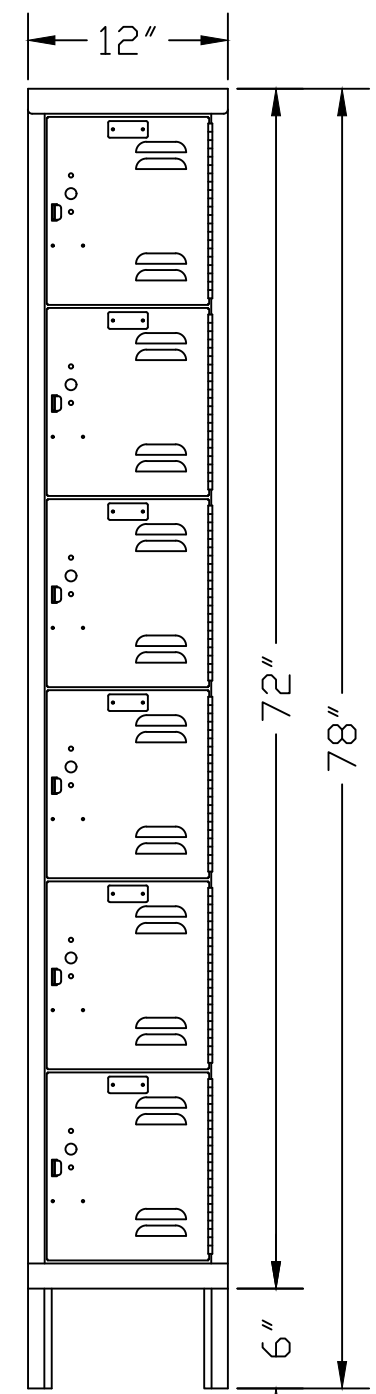

HALLOWELL "PREMIUM" K.D. SIX TIER BOX LOCKER (PRODUCT No. U1258-6) (1-WIDE)

HALLOWELL PREMIUM "KD" BOX LOCKER SPECIFICATION

COMPONENT	GAUGE	MATERIAL	REMARKS
DOORS	18	COLD ROLLED STEEL	3" LOUVERS
FRAMES	16	COLD ROLLED STEEL	SOLID
TOPS	24	COLD ROLLED STEEL	SOLID
BOTTOMS	24	COLD ROLLED STEEL	SOLID
SHELVES	24	COLD ROLLED STEEL	SOLID
SIDES	24	COLD ROLLED STEEL	SOLID
BACKS	24	COLD ROLLED STEEL	SOLID
HANDLE		ANTIMICROBIAL NYLON	FRICITION CATCH DOOR PULL
HINGE	16	COLD ROLLED STEEL	CONTINUOUS PIANO TYPE

SIDE VIEW

FRONT VIEW

LATCHING: (BOX DOOR) SINGLE POINT FRICTION CATCH WITH DOOR PULL. DOOR WILL ACCEPT BUILT-IN LOCK OR PADLOCK.

**FOR SUBMITTAL
USE ONLY**
SUBJECT TO APPROVAL

THIS DRAWING AND THE INFORMATION ON IT IS THE CONFIDENTIAL PROPERTY OF HALLOWELL, INC. AND SHALL NOT BE COPIED OR DISCLOSED TO OTHERS WITHOUT WRITTEN PERMISSION. ONLY HALLOWELL, INC. RESERVES THE RIGHT TO ALTER ANY DESIGN. ANY UNAUTHORIZED MODIFICATIONS RELEASES HALLOWELL, INC. FROM ALL LIABILITIES.

TOLERANCES UNLESS SPECIFIED:
FRACTIONS: ±1/32 DECIMALS: ±.010 DEGREES: ±1°

Customer: CUSTOMER
Customer Order Number: PO#
Description: JOB_NAME LOCATION

Drawn By: DRAFTER Checked By: Date: DATE Scale: NONE
Acad Number: PAGE_NUMBER SHEET OF OF Revision:
Drawing Number: FOLDER_NUMBER