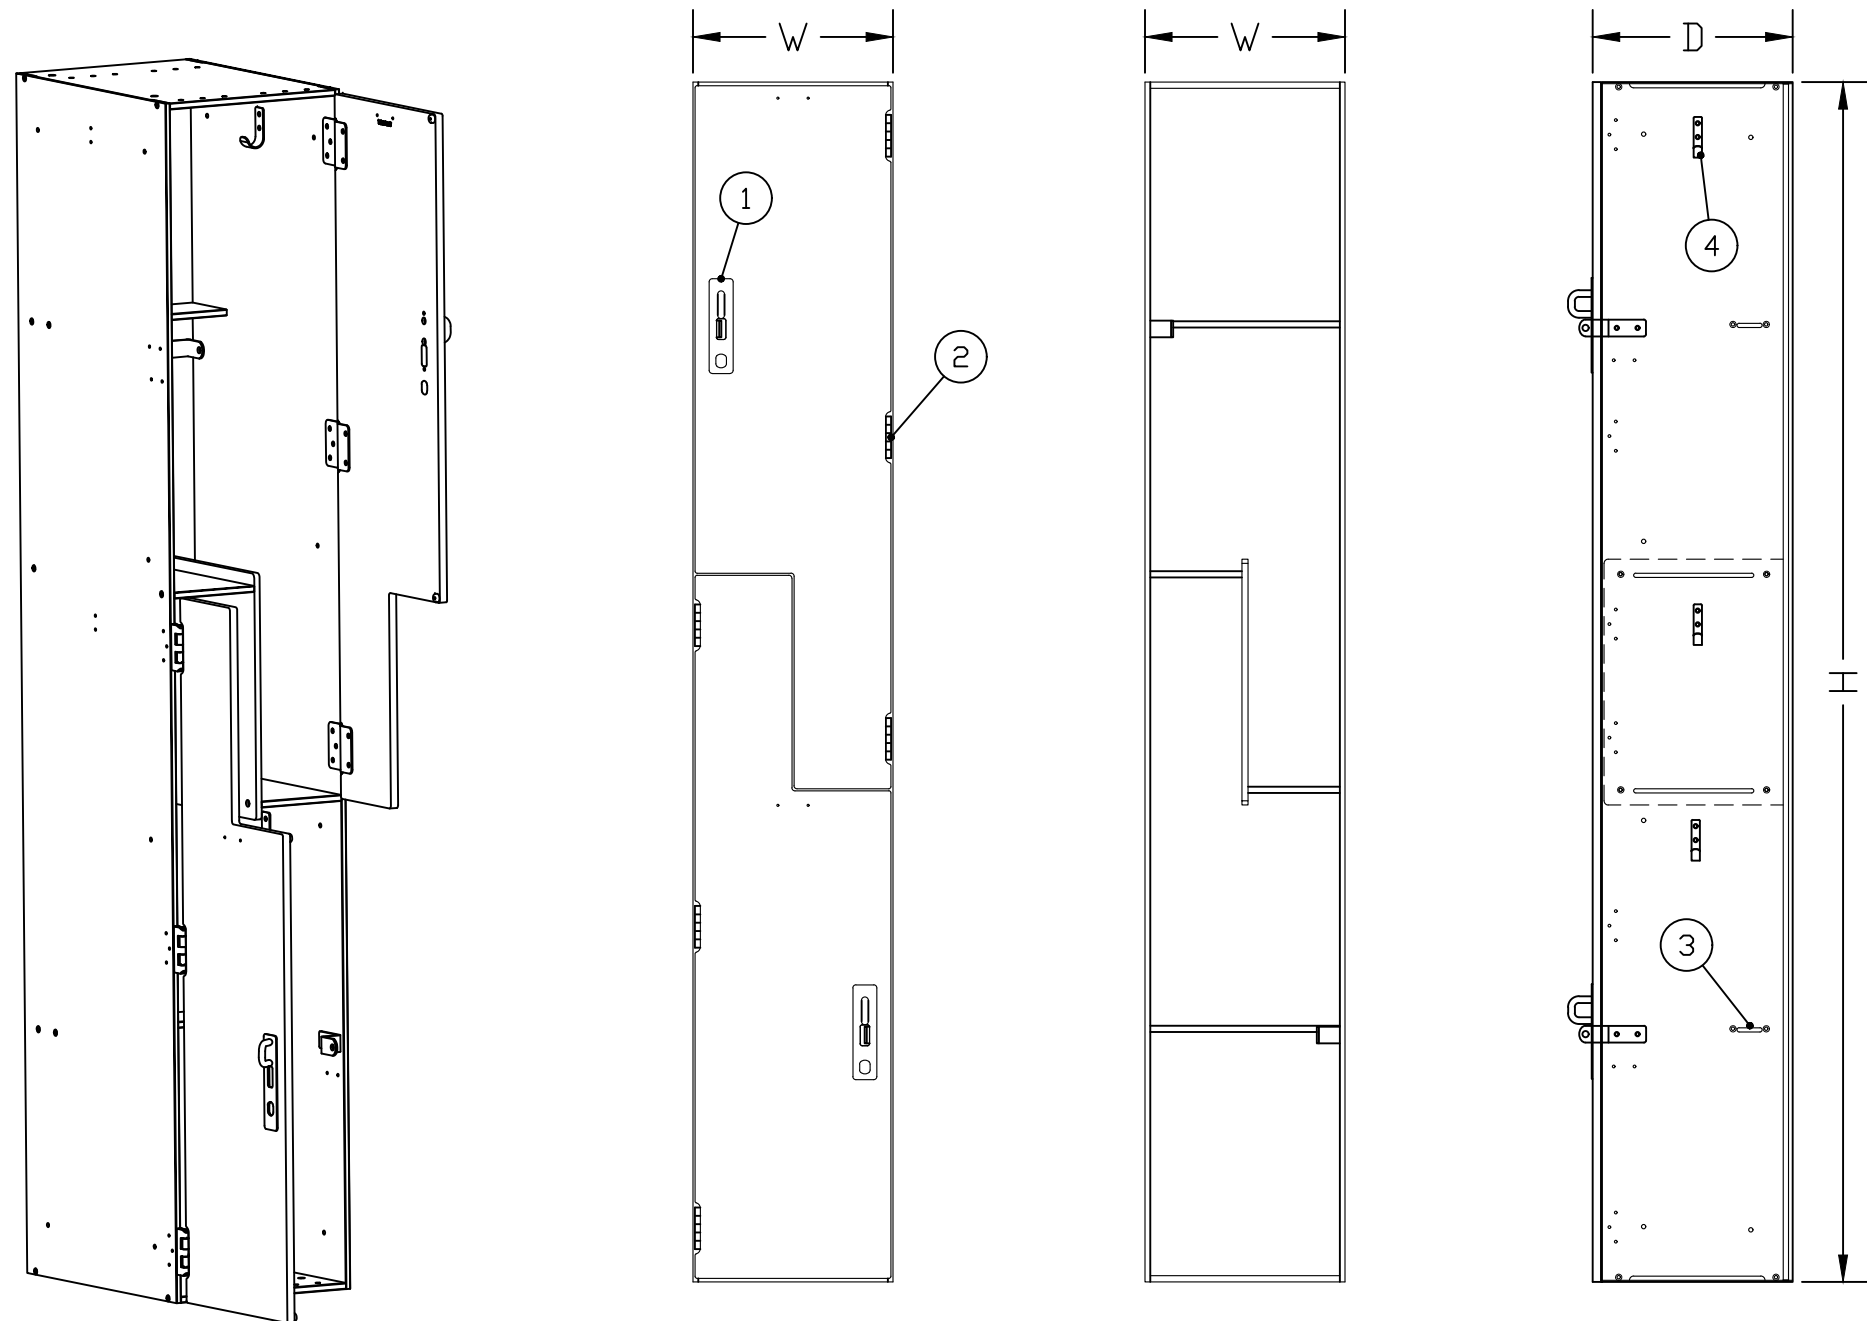

ZEE TIER PHENOLIC	QTY ___
<b>W:</b>	12"
<b>D:</b>	12"
<b>H:</b>	72"

Interior Color: 949-WHITE  
 Exteior Color: TO BE DETERMINED  
 Material: STD. PHENOLIC

① LOCK TYPE:	HASP
② HINGE TYPE:	5 KNUCKLE
③ FULL SHELF	QTY. 1
④ VANITY:	QTY. N/A
⑤ COAT HOOK(S):	QTY. 4

Additional Options:

Notes:

<b>MATERIAL THICKNESS</b>	
Tops/Bottoms/Shelves:	3/8"
Sides Panel:	5/16"
Back Panel:	1/4"
Doors:	1/2"

FRONT VIEW

FRONT VIEW  
DOORS REMOVED

SIDE VIEW

**FOR SUBMITTAL  
USE ONLY**  
SUBJECT TO APPROVAL