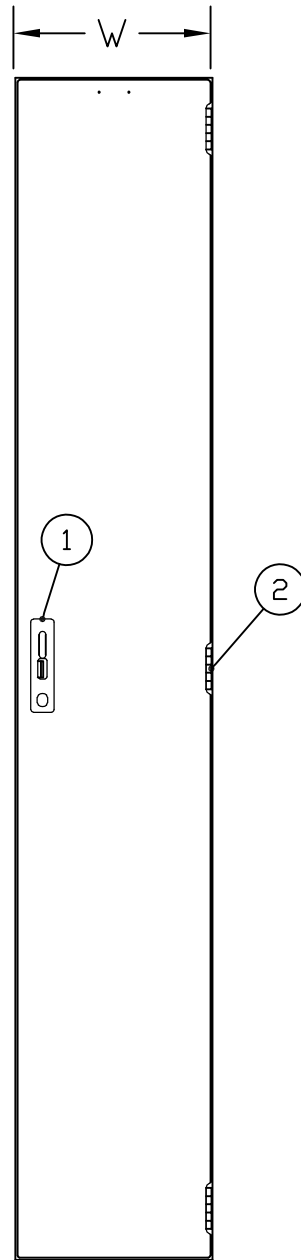

ONE TIER PHENOLIC	QTY ___
W:	12"
D:	12"
H:	72"

Interior Color: WHITE
 Exterior Color: TO BE DETERMINED
 Material: STD. PHENOLIC

- ① LOCK TYPE: HASP
- ② HINGE TYPE: 5 KNUCKLE
- ③ FULL SHELF QTY. 2
- ④ VANITY: QTY. 1
- ⑤ COAT HOOK(S): QTY. 2

Additional Options:

Notes:

MATERIAL THICKNESS

Tops/Bottoms/Shelves:	3/8"
Sides Panel:	5/16"
Back Panel:	1/4"
Doors:	1/2"

FRONT VIEW

FRONT VIEW
DOORS REMOVED

SIDE VIEW

**FOR SUBMITTAL
USE ONLY**
SUBJECT TO APPROVAL

TOLERANCES UNLESS SPECIFIED:
 FRACTIONS: ±1/32 DECIMALS: ±.010 DEGREES: ±1°

Customer: CUSTOMER NAME	
Customer Order Number: NUMBER NUMBER	
Description:	JOB NAME LOCATION

Drawn By: JFA	Checked By:	Date: 11.08.2016	Scale: NONE
Acad Number:	PAGE NUMBER	Sheet 1 Of 1	Revision:
Drawing Number:		FOLDER NUMBER	