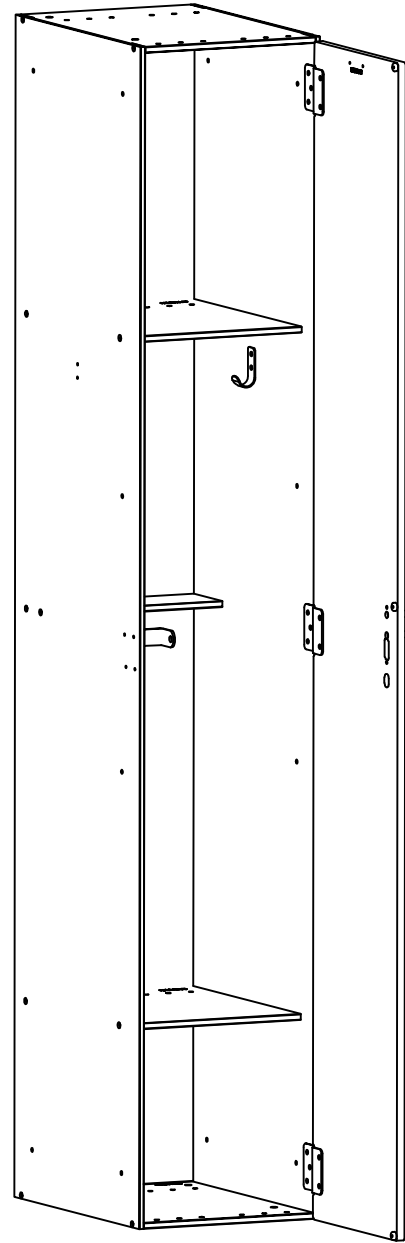

ONE TIER PHENOLIC	QTY ___
W:	12"
D:	12"
H:	72"

Interior Color: WHITE
 Exterior Color: TO BE DETERMINED
 Material: STD. PHENOLIC

- ① LOCK TYPE: HASP
- ② HINGE TYPE: 5 KNUCKLE
- ③ FULL SHELF QTY. 2
- ④ VANITY: QTY. 1
- ⑤ COAT HOOK(S): QTY. 2

Additional Options:

Notes:

MATERIAL THICKNESS

Tops/Bottoms/Shelves:	3/8"
Sides Panel:	5/16"
Back Panel:	1/4"
Doors:	1/2"

FRONT VIEW

FRONT VIEW
DOORS REMOVED

SIDE VIEW

**FOR SUBMITTAL
USE ONLY**
SUBJECT TO APPROVAL