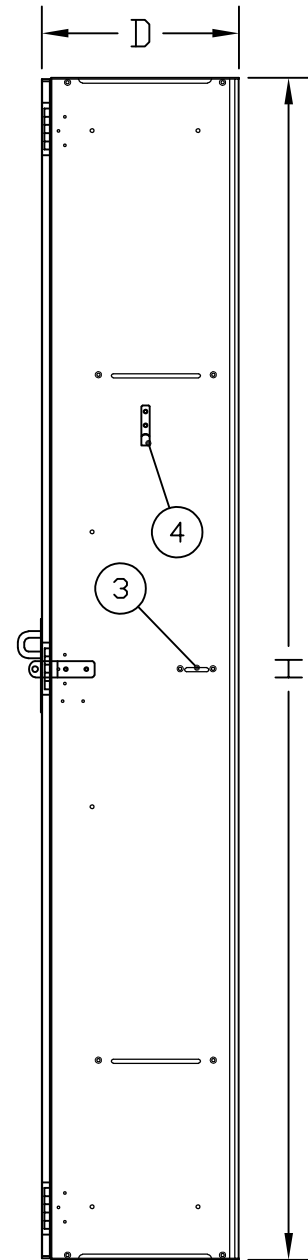

ONE TIER PHENOLIC	QTY ___
W:	12"
D:	12"
H:	72"

Interior Color: WHITE
 Exterior Color: TO BE DETERMINED
 Material: STD. PHENOLIC

- ① LOCK TYPE: HASP
- ② HINGE TYPE: 5 KNUCKLE
- ③ FULL SHELF QTY. 2
- ④ VANITY: QTY. 1
- ⑤ COAT HOOK(S): QTY. 2

Additional Options:

Notes:

MATERIAL THICKNESS

Tops/Bottoms/Shelves:	3/8"
Sides Panel:	5/16"
Back Panel:	1/4"
Doors:	1/2"

FRONT VIEW

FRONT VIEW
DOORS REMOVED

SIDE VIEW

**FOR SUBMITTAL
USE ONLY**
SUBJECT TO APPROVAL

TOLERANCES UNLESS SPECIFIED:
 FRACTIONS: ±1/32 DECIMALS: ±.010 DEGREES: ±1°

Customer: CUSTOMER NAME	
Customer Order Number: NUMBER NUMBER	
Description:	JOB NAME LOCATION

Drawn By: JFA	Checked By:	Date: 11.08.2016	Scale: NONE
Acad Number:	PAGE NUMBER	Sheet 1 Of 1	Revision:
Drawing Number:		FOLDER NUMBER	